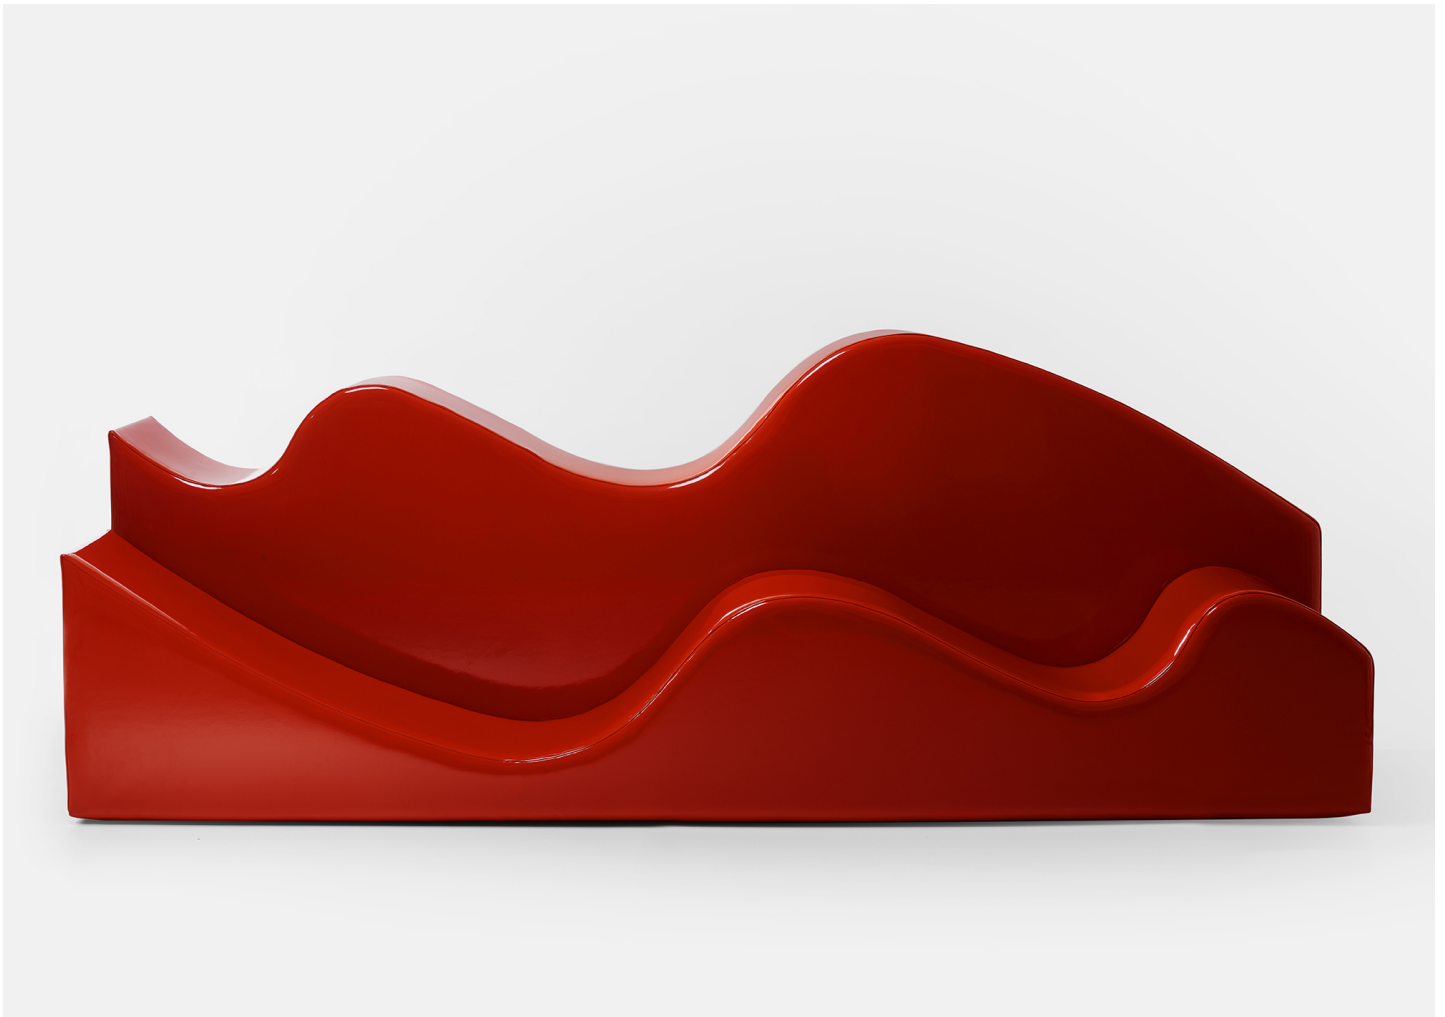

SUPERONDA SOFA

ARCHIZOOM ASSOCIATI FOR POLTRONOVA

DESIGNER
Archizoom Associati

MANUFACTURER
POLTRONOVA

ORIGIN
Italy

DATE
1967

MATERIALS
Polyurethane structure, PVC coated fabric covering.

DIMENSIONS
L 94.5" x W 15" x H 39.4"