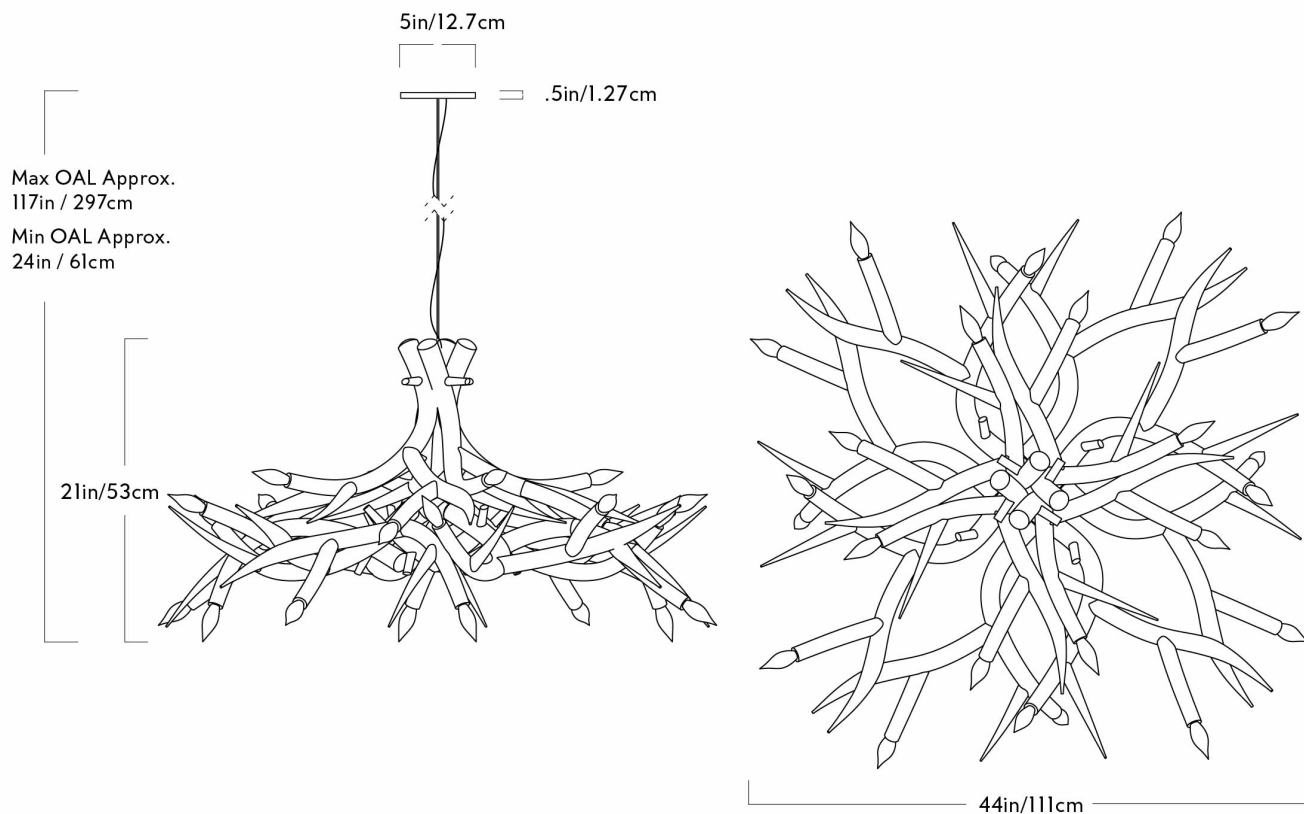

SUPERORDINATE ANTLER CHANDELIER — 12 ANTLERS

JASON MILLER FOR ROLL & HILL

SUPERORDINATE ANTLER CHANDELIER – 12 ANTLERS

JASON MILLER FOR ROLL & HILL

DESIGNER
Jason Miller

MANUFACTURER
Roll & Hill

ORIGIN
United States

PRODUCTION
Made to Order

DATE
2003

WEIGHT
22 lbs.

CERTIFICATIONS
UL, cUL (120V). CE, CB (240V).

MATERIALS/FINISHES
Ceramic.

DIMENSIONS
Canopy: Dia. 5" x H .5"
Fixture: Dia. 44" x H 21"
Overall Height: Min: 24", Max: 117"

ILLUMINATION
120V/240V: E12/E14, R&H LED Bulb, 24 x 1.5 Watt frosted flame tip, 36 Watts, 5500 Lumens, 2700 Kelvin, 50,000 bulb hours life, Triac and ELV Dimmer.

SUSPENSION
A 96" site-adjustable cable is included with purchase.