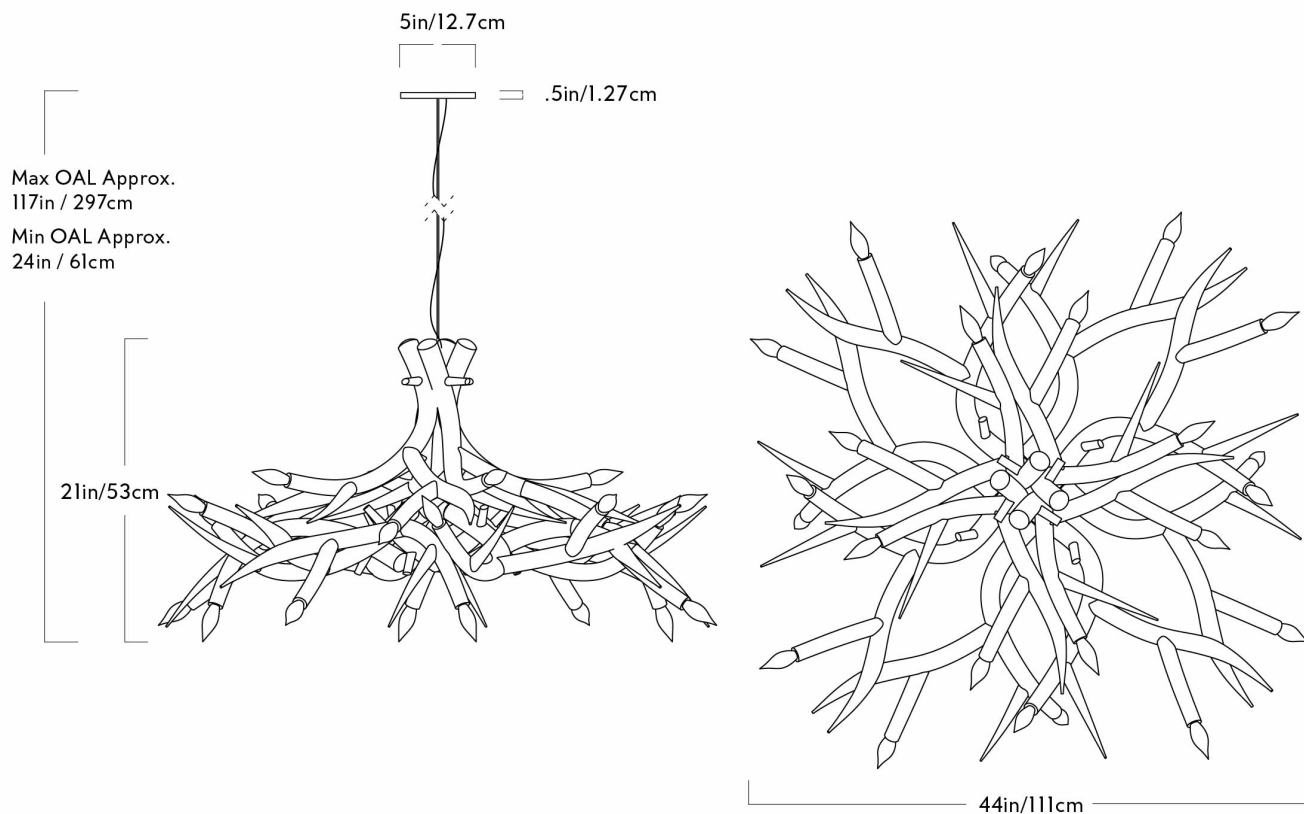

SUPERORDINATE ANTLER CHANDELIER — 12 ANTLERS

JASON MILLER FOR ROLL & HILL

SUPERORDINATE ANTLER CHANDELIER – 12 ANTLERS

JASON MILLER FOR ROLL & HILL

DESIGNER
Jason Miller

MANUFACTURER
Roll & Hill

ORIGIN
United States

PRODUCTION
Made to Order

DATE
2003

WEIGHT
22 lbs.

CERTIFICATIONS
UL, cUL (120V). CE, CB (240V).

MATERIALS/FINISHES
Ceramic with white, chrome, or gold finish.

DIMENSIONS
Canopy: Dia. 5" x H .5"
Fixture: Dia. 44" x H 21"
Overall Height: Min: 24", Max: 117"

ILLUMINATION
120V/240V: E12/E14, R&H LED Bulb, 24 x 1.5 Watt frosted flame tip, 36 Watts, 5500 Lumens, 2700 Kelvin, 50,000 bulb hours life, Triac and ELV Dimmer.

SUSPENSION
A 96" site-adjustable cable is included with purchase.