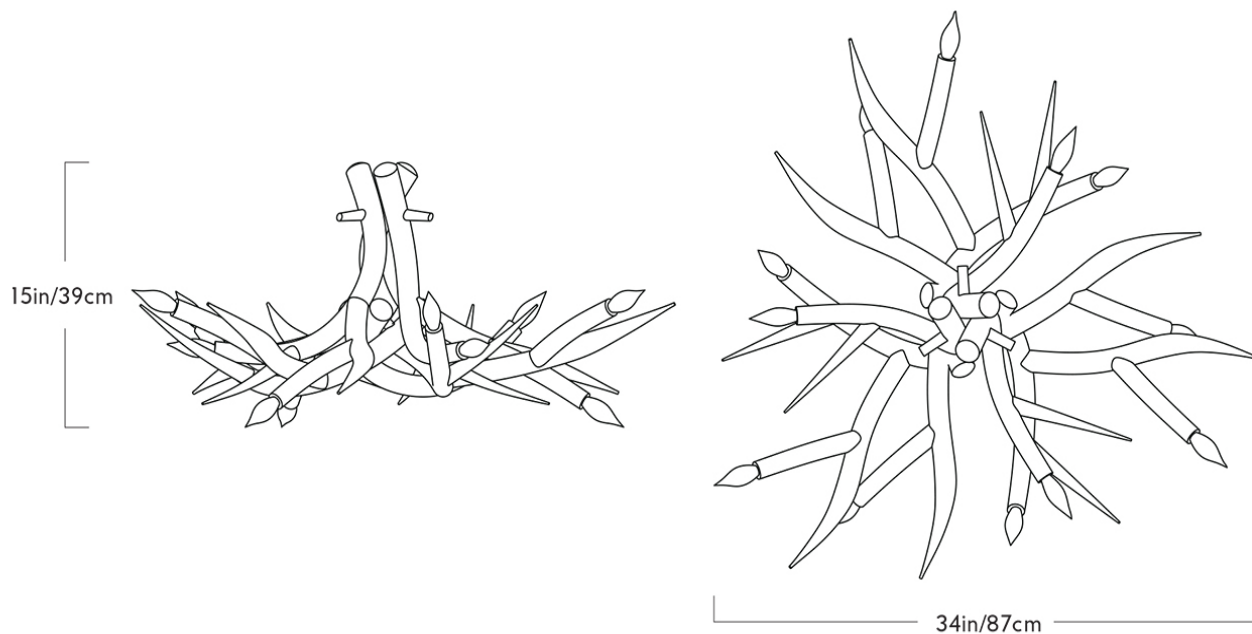

SUPERORDINATE ANTLER CHANDELIER – 6 ANTLERS

JASON MILLER FOR ROLL & HILL

SUPERORDINATE ANTLER CHANDELIER — 6 ANTLERS

JASON MILLER FOR ROLL & HILL

DESIGNER

Jason Miller

MANUFACTURER

Roll & Hill

ORIGIN

United States

PRODUCTION

Made to Order

DATE

Designed in 2003

WEIGHT

11lbs

CERTIFICATIONS

UL, cUL (120V), CE, CB (240V).

DISCLAIMER

Bulbs are included.

MATERIALS/FINISHES

Ceramic with white, black, chrome or gold finish.

DIMENSIONS

Dia 34" x H 15"

SUSPENSION

Ships with 8-foot aircraft cable.

CANOPY

5" round in white