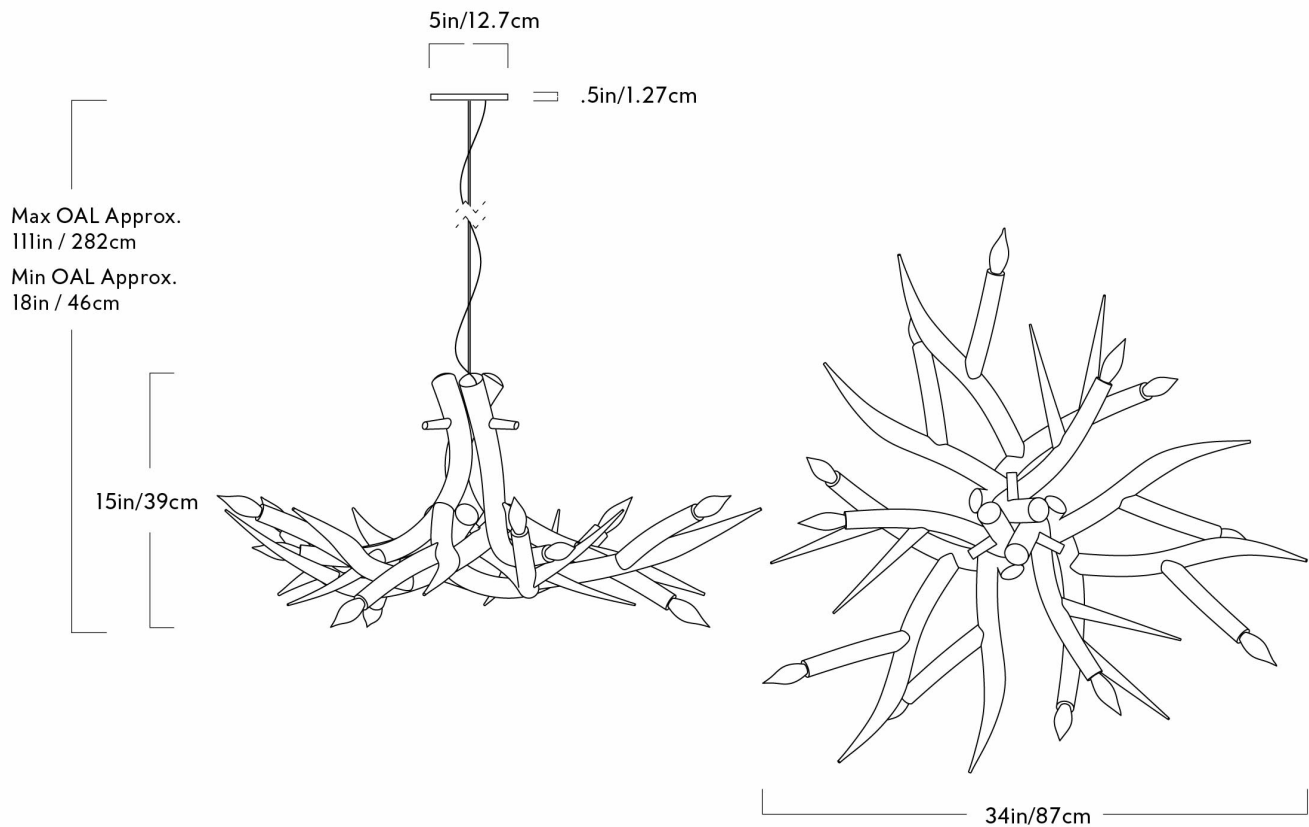

SUPERORDINATE ANTLER CHANDELIER — 6 ANTLERS

JASON MILLER FOR ROLL & HILL

SUPERORDINATE ANTLER CHANDELIER – 6 ANTLERS

JASON MILLER FOR ROLL & HILL

DESIGNER
Jason Miller

MANUFACTURER
Roll & Hill

ORIGIN
United States

PRODUCTION
Made to Order

DATE
2003

WEIGHT
11 lbs.

CERTIFICATIONS
UL, cUL (120V). CE, CB (240V).

MATERIALS/FINISHES
Ceramic.

DIMENSIONS
Canopy: Dia. 5" x H .5"
Fixture: Dia. 34" x H 15"
Overall Height: Min: 18", Max: 111"

ILLUMINATION
120V/240V: E12/E14, 12 x 1.5 Watt Frosted flame tip bulbs, 18 Watts, 2400 Lumens, 2700 Kelvin, Triac and ELV Dimmer.

SUSPENSION
A 96" site-adjustable cable is included with purchase.