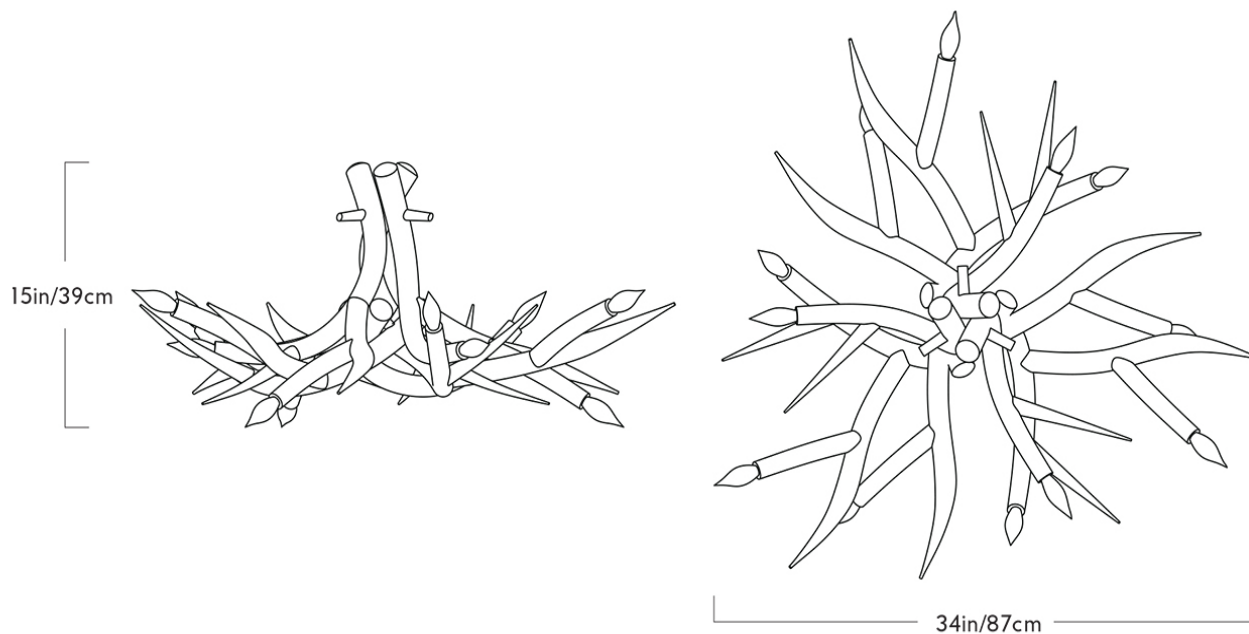

SUPERORDINATE ANTLER CHANDELIER – 6 ANTLERS

JASON MILLER FOR ROLL & HILL

SUPERORDINATE ANTLER CHANDELIER — 6 ANTLERS

JASON MILLER FOR ROLL & HILL

DESIGNER

Jason Miller

MANUFACTURER

Roll & Hill

ORIGIN

United States

PRODUCTION

Made to Order

DATE

2003

WEIGHT

11lbs

CERTIFICATIONS

UL, cUL (120V) CE, CB (240V)

MATERIALS/FINISHES

Ceramic with white, black, chrome or gold finish.

DIMENSIONS

Dia 34" x H 15"

ILLUMINATION

120V: E12 Bulb, 12 x 25 Watt flame tip candelabra base, 300 Watts, 2400 Lumens, 2700 Kelvin, Triac and ELV Dimmer.

240V: E14 Bulb, 12 x 18 Watt eco-halogen matte white medium base, 216 Watts, 2400 Lumens, 2700 Kelvin, Triac and ELV Dimmer.

SUSPENSION

Ships with 8-foot aircraft cable.

CANOPY

5" round in white.