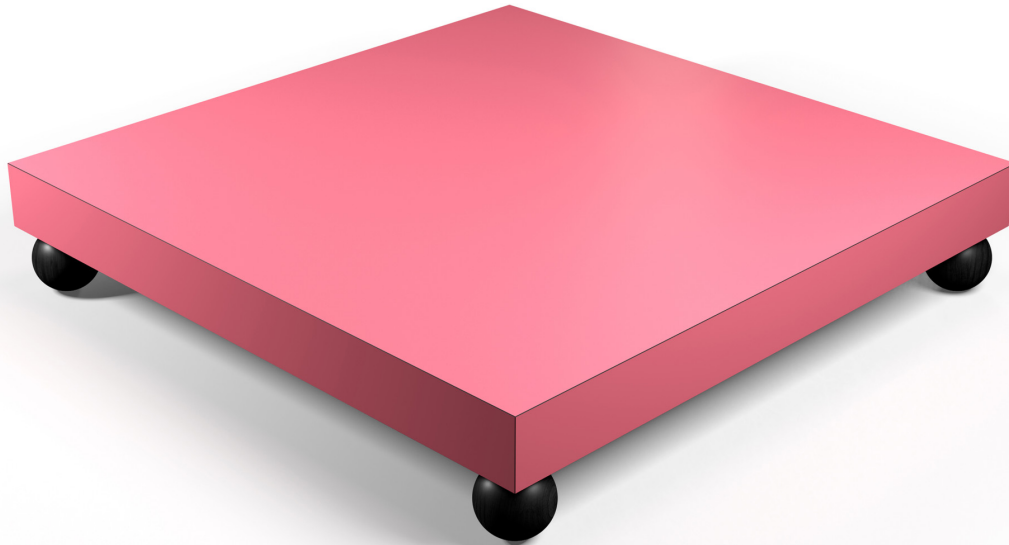

T02

SUPERSTUDIO FOR POLTRONOVA

DESIGNER
Superstudio

MANUFACTURER
POLTRONOVA

ORIGIN
Italy

DATE
1968

MATERIALS
Laminated plywood, beech wood.

DIMENSIONS
L 32.3" x W 32.3" x H 6.3"