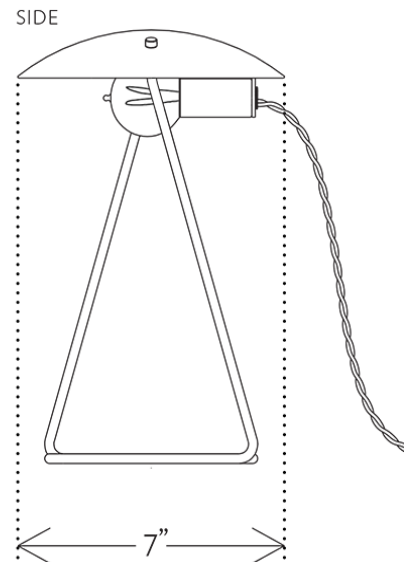

TABLE LIGHT TL.01.01

LINDSEY ADELMAN

TABLE LIGHT TL.01.01

LINDSEY ADELMAN

DESIGNER
Lindsey Adelman

ORIGIN
United States

PRODUCTION
Made to Order

WEIGHT
3lbs

MATERIALS/FINISHES
Machined brass, hammered bronze and cloth cord. Satin nickel base with polished bronze shade or brushed brass with brushed bronze shade.

DIMENSIONS
W 10" x D 7" x H 11"
Shade: Dia 10"