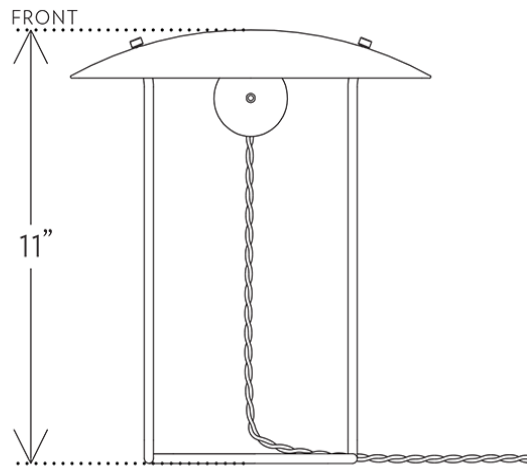

TABLE LIGHT TL.01.01

LINDSEY ADELMAN

TABLE LIGHT TL.01.01

LINDSEY ADELMAN

DESIGNER
Lindsey Adelman

ORIGIN
United States

PRODUCTION
Made to Order

WEIGHT
3lbs

MATERIALS/FINISHES
Machined brass, hammered bronze and cloth cord. Satin nickel base with polished bronze shade or brushed brass with brushed bronze shade.

DIMENSIONS
W 10" x D 7" x H 11"
Shade: Dia 10"

ILLUMINATION
120V: Squirrel Cage Edison, e12, 25w, North America 2-prong.

220/230V: Squirrel Cage Edison, e14, 40w, C-type plug. Alternative plugs available upon request.