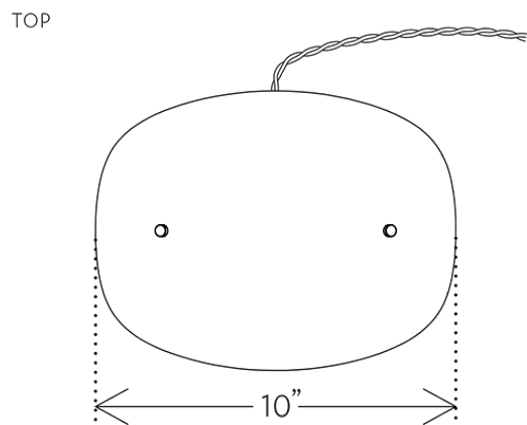

TABLE LIGHT TL.01.01

LINDSEY ADELMAN

TABLE LIGHT TL.01.01

LINDSEY ADELMAN

DESIGNER
Lindsey Adelman

ORIGIN
United States

PRODUCTION
Made to Order

WEIGHT
3lbs

MATERIALS/FINISHES
Machined brass, hammered bronze and cloth cord. Satin nickel base with polished bronze shade or brushed brass with brushed bronze shade.

DIMENSIONS
W 10" x D 7" x H 11"
Shade: Dia 10"

ILLUMINATION
120V: Squirrel Cage Edison, e12, 25w, North America 2-prong.

220/230V: Squirrel Cage Edison, e14, 40w, C-type plug. Alternative plugs available upon request.