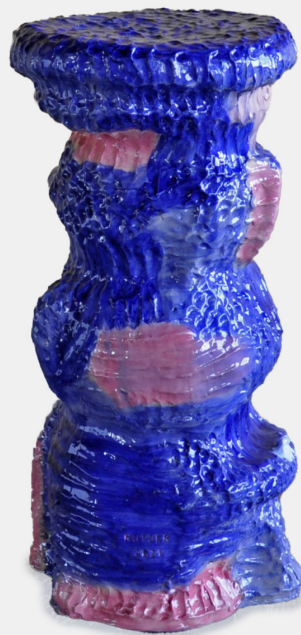

# TALL SIDE TABLE 2

RUTGER DE REGT

# TALL SIDE TABLE 2

RUTGER DE REGT

DESIGNER

Rutger De Regt

ORIGIN

The Netherlands

PRODUCTION

One of a Kind

DATE

2021

WEIGHT

33 lbs.

MATERIALS

Ceramic with glaze.

DIMENSIONS

Dia. 12.6" x H 24.4"