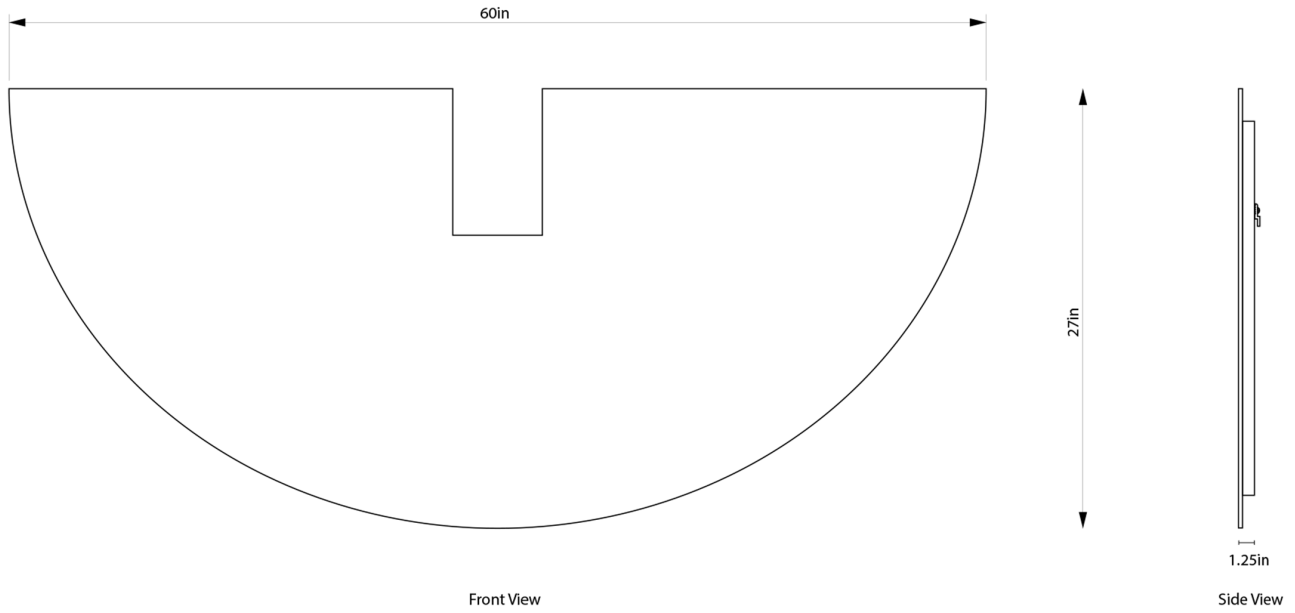

TAURUS MIRROR

BEN & AJA BLANC

TAURUS MIRROR

BEN & AJA BLANC

DESIGNER
Ben & Aja Blanc

ORIGIN
United States

PRODUCTION
Made to Order

DATE
2019

WEIGHT
39 lbs.

MATERIALS
Mirror and Brass.

DIMENSIONS
L 60" x W 1.25" x H 27"