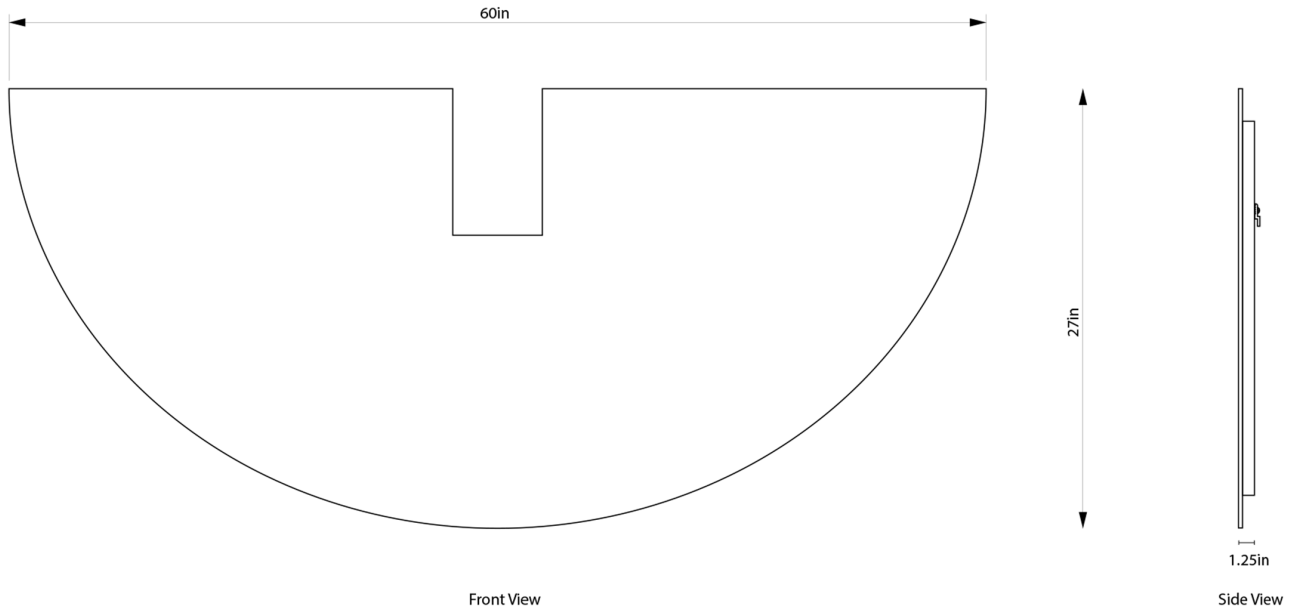

TAURUS MIRROR

BEN & AJA BLANC

TAURUS MIRROR

BEN & AJA BLANC

DESIGNER
Ben & Aja Blanc

ORIGIN
United States

PRODUCTION
Made to Order

DATE
2019

WEIGHT
39lbs

MATERIALS
Glass and clear, grey, bronze, peach or antique mirror and brass.

DIMENSIONS
L 27" x W 60" x D 1.25"

CUSTOMIZABLE
Customization upon request.