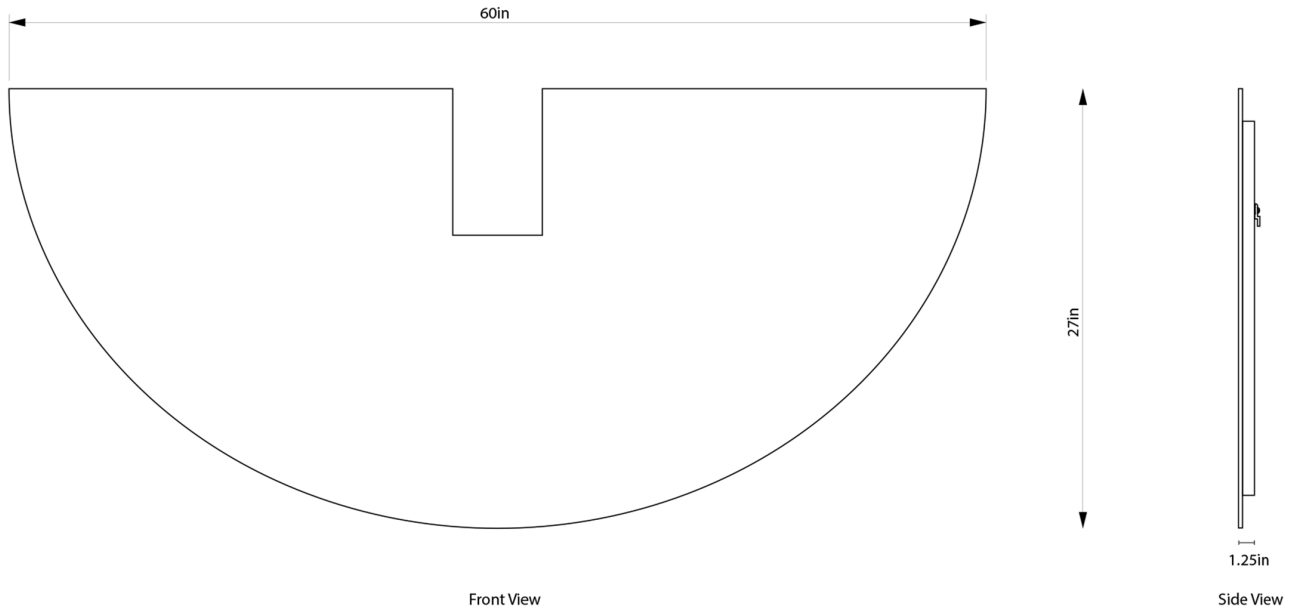

TAURUS MIRROR

BEN & AJA BLANC

TAURUS MIRROR

BEN & AJA BLANC

DESIGNER
Ben & Aja Blanc

ORIGIN
United States

PRODUCTION
Made to Order

DATE
2019

WEIGHT
39lbs

MATERIALS
Mirror and brass.

DIMENSIONS
W 60" x D 1.25" x H 27"