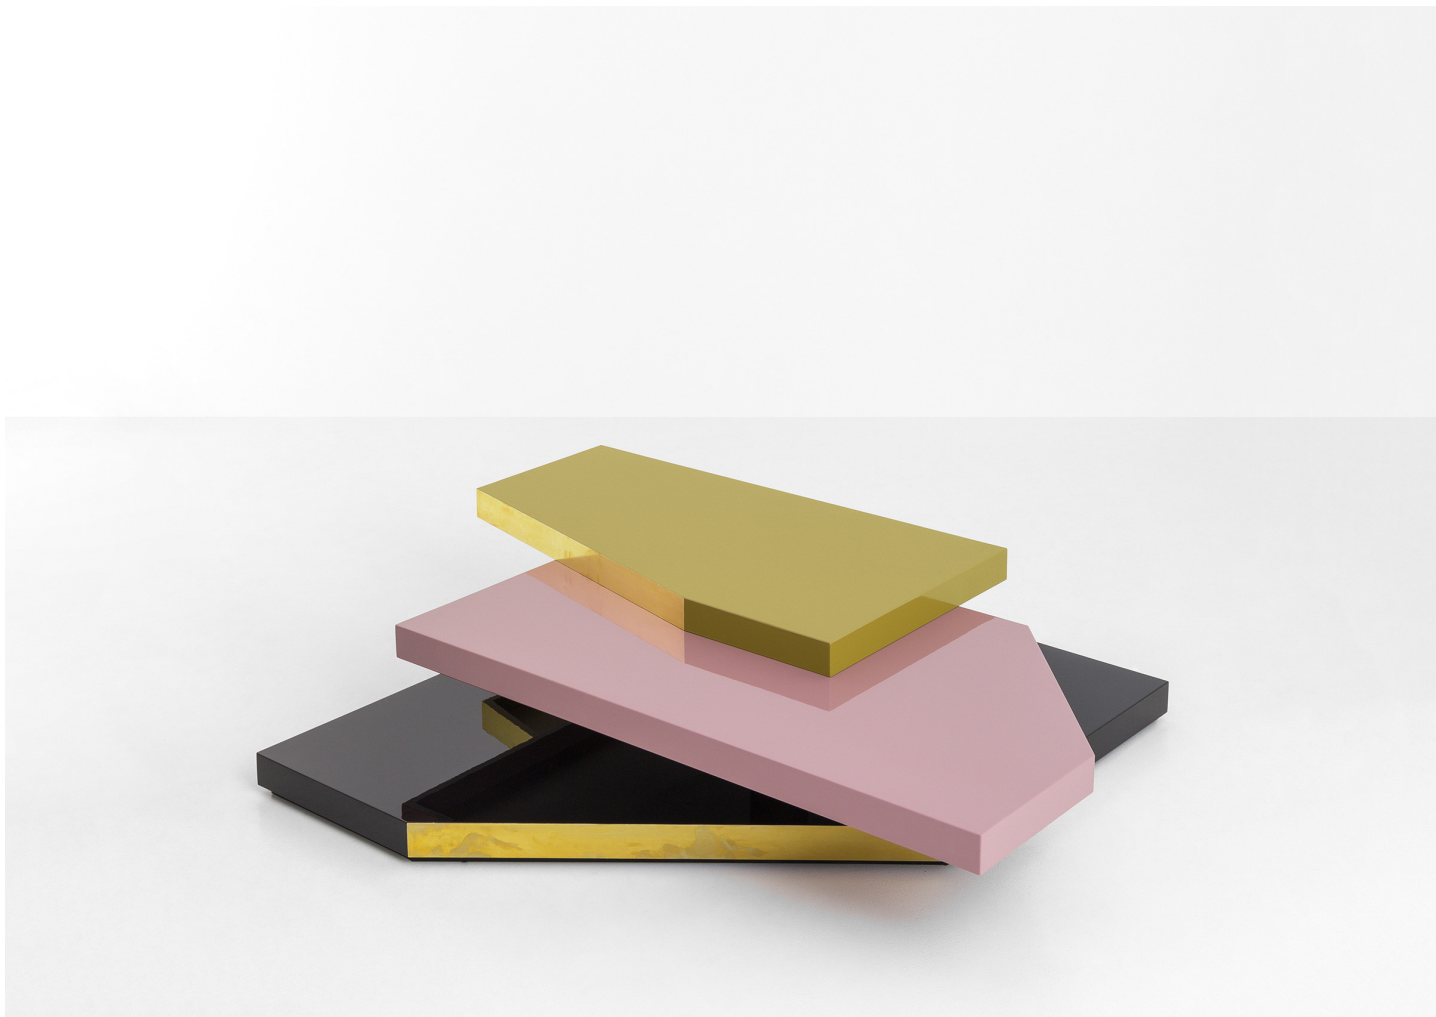

# TAVOLO BASSO 066

DIMOREMILANO

MANUFACTURER  
Dimoremilano

ORIGIN  
Italy

PRODUCTION  
Made to Order

DATE  
2014

WEIGHT  
Approximately 143 lbs.

MATERIALS  
Structure in matte black painted metal, tops in glossy lacquered wood with oxidized brass detailing.

DIMENSIONS  
L 71.7" x W 47.3" x H 11.8"