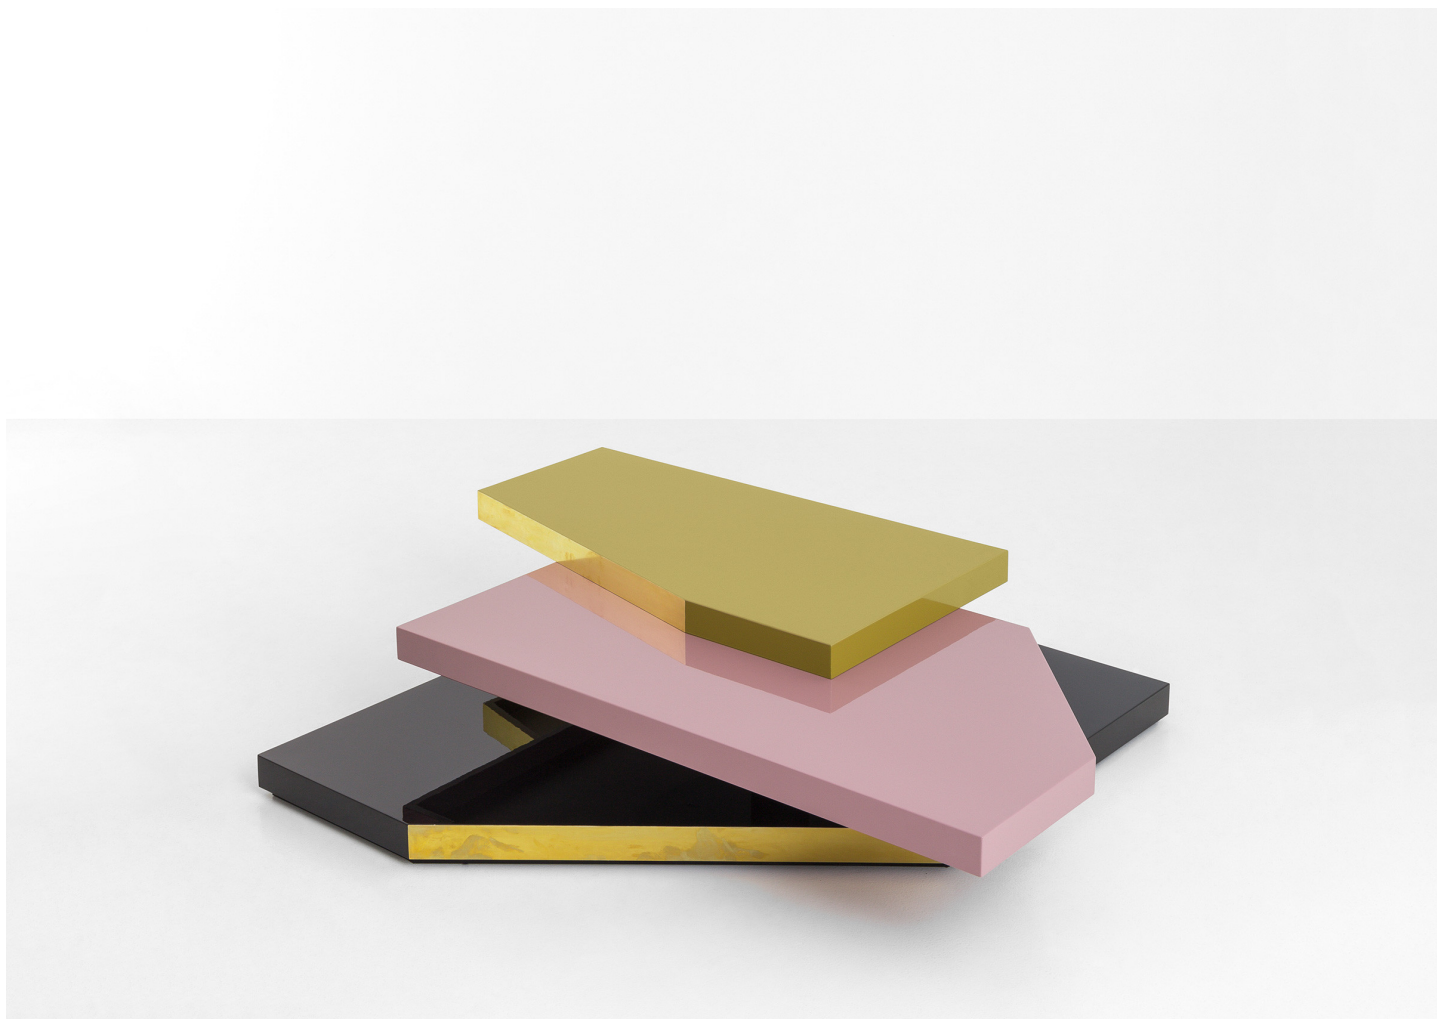

TAVOLO BASSO 066

DIMOREMILANO

MANUFACTURER
Dimoremilano

ORIGIN
Italy

PRODUCTION
Made to Order

DATE
2014

WEIGHT
Approximately 143 lbs.

MATERIALS
Structure in matte black painted metal, tops in glossy lacquered wood with oxidized brass detailing.

DIMENSIONS
L 71.6" x 47.25" x H 12"