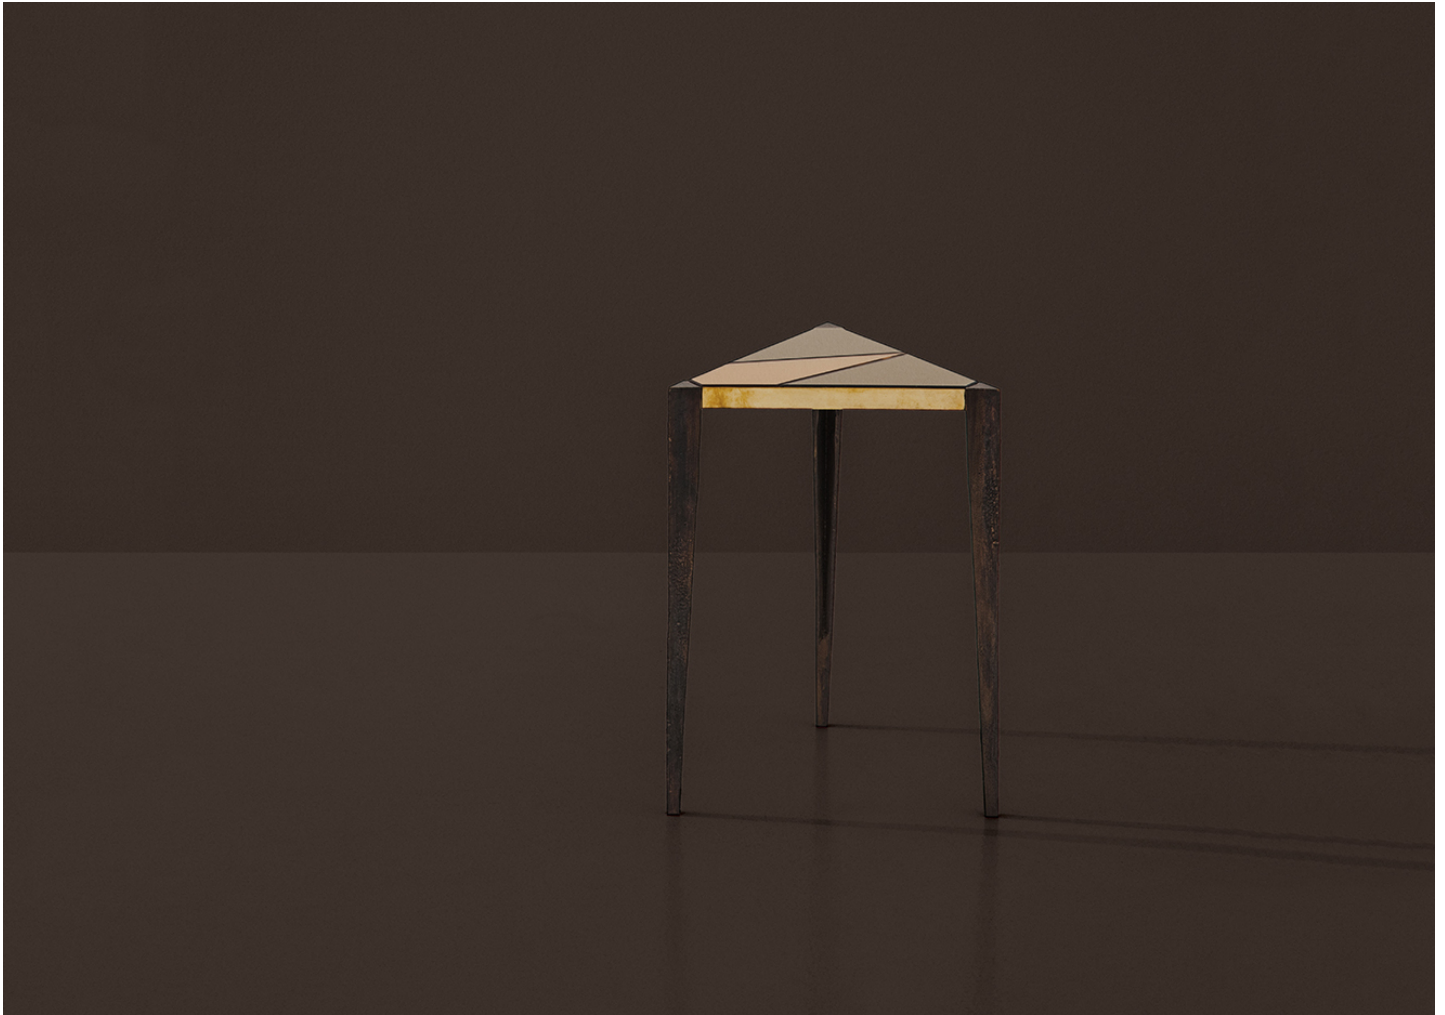

EMPIRE TABLE

DIMOREMILANO

DESIGNER
Dimoremilano

ORIGIN
Italy

PRODUCTION
Made to Order

DATE
2017

MATERIALS
Bronze base, made with the lost wax casting technique. Top in bronze and pink mirror.

DIMENSIONS
W 9.8" x D 11.4" x H 15.8"