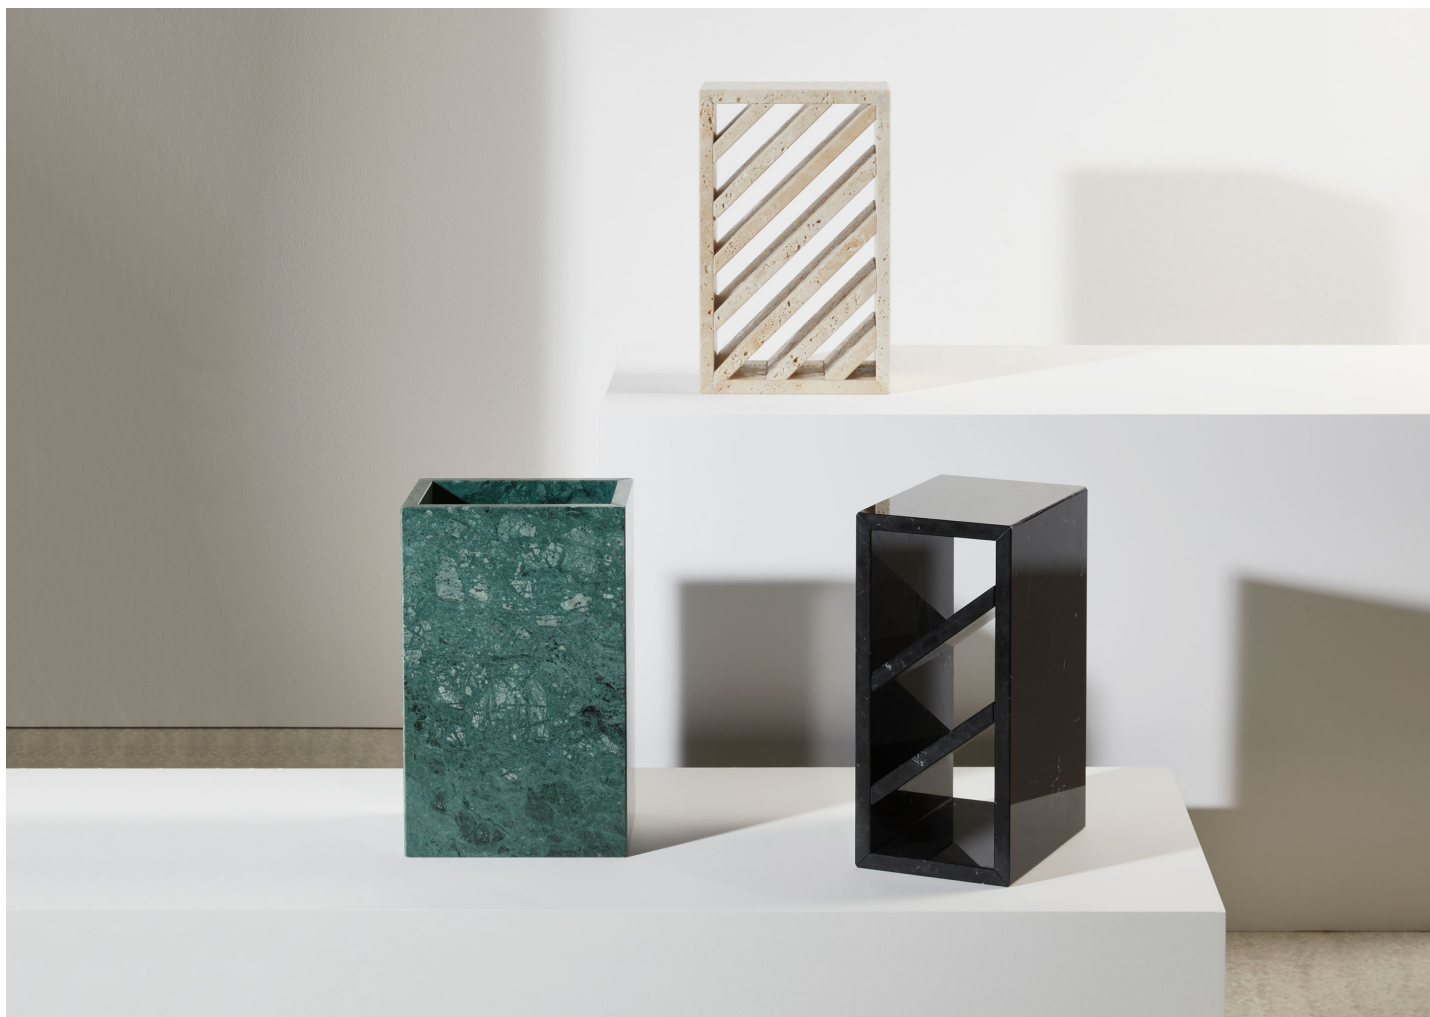

BRICK SIDE TABLES

GRÉGOIRE DE LAFFOREST FOR COLLECTION PARTICULIÈRE

DESIGNER

Grégoire de Lafforest

MANUFACTURER

Collection Particulière

PRODUCTION

Made to Order

MATERIALS

Roman Travertine, Nero Marquina, Guatemala Green Marble.

DIMENSIONS

L 10.2" x W 7.5" x H 16.5"