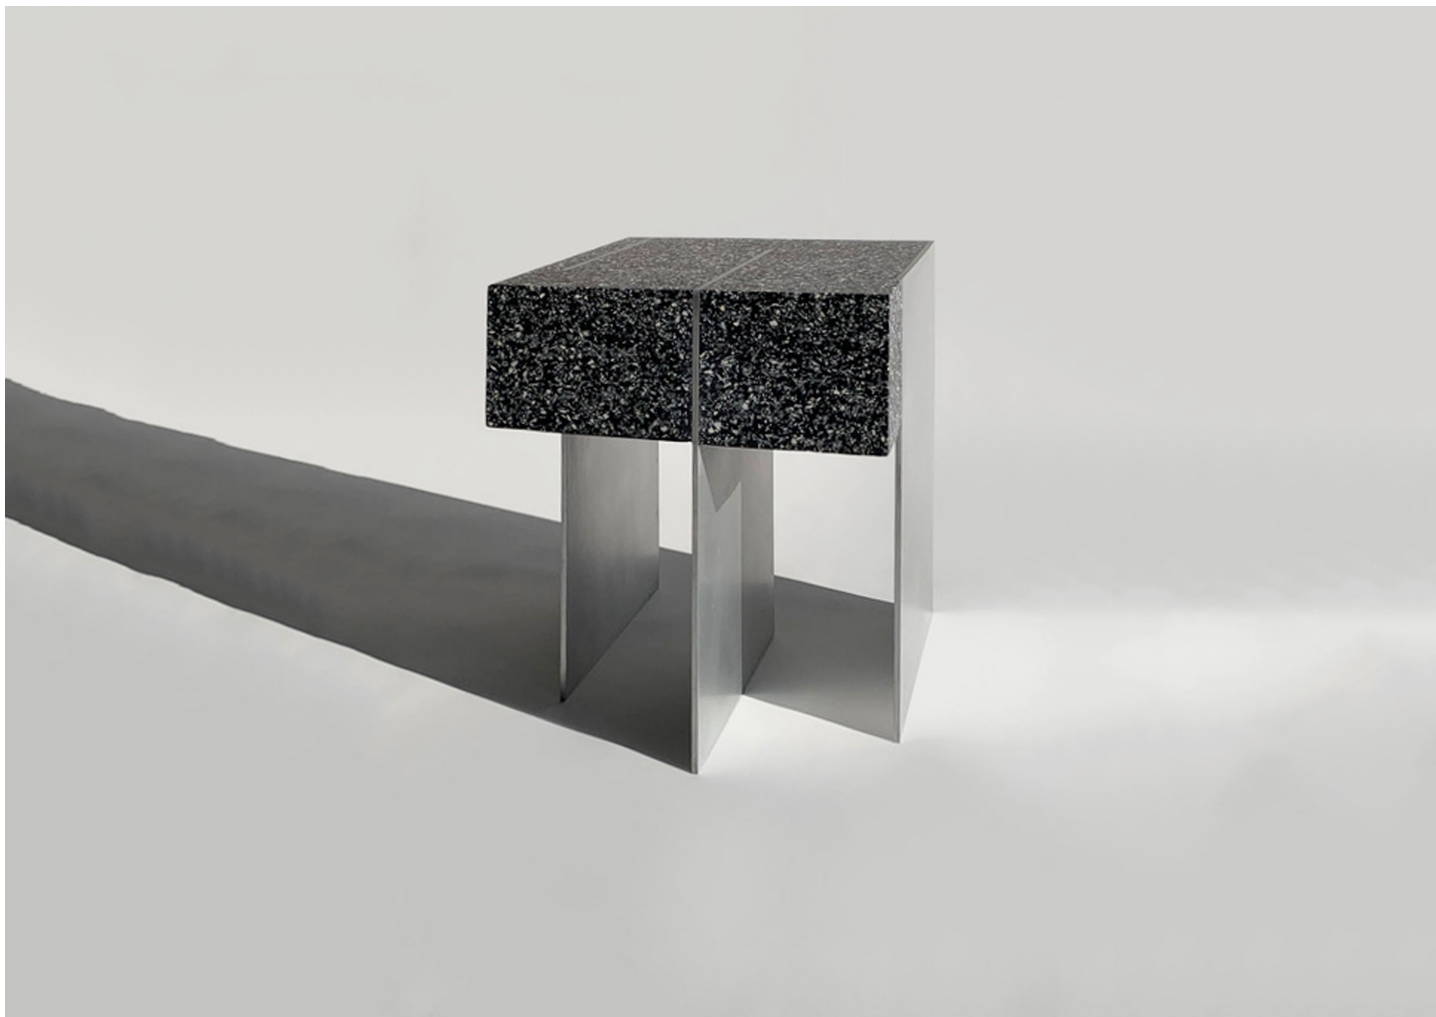

TERRAZZO SIDE TABLE

CHRISTOPHER STUART

TERRAZZO SIDE TABLE

CHRISTOPHER STUART

DESIGNER

Christopher Stuart

ORIGIN

United States

PRODUCTION

One of a Kind

DATE

2016

MATERIALS

Aluminum and Epoxy Terrazzo.

DIMENSIONS

W 16" x D 16" x H 19.5"