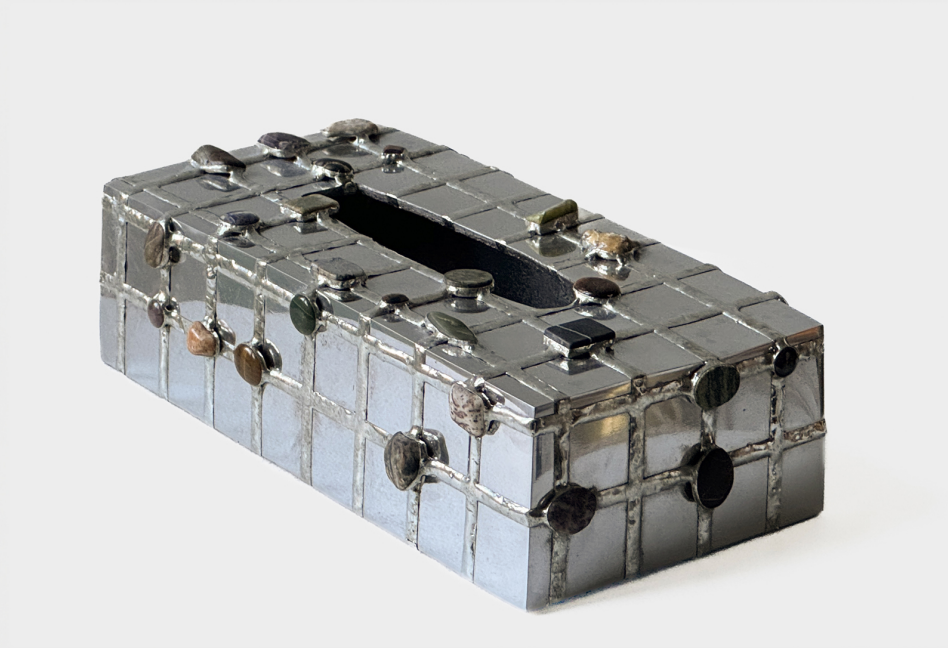

TISSUE BOX

THE PERFECT NOTHING CATALOG

DESIGNER
The Perfect Nothing Catalog

ORIGIN
United States

PRODUCTION
One of a Kind

DATE
2023

MATERIALS
Tin and Various Stones on Found Objects.

DIMENSIONS
L 10.5" x W 5.25" x H 3.25"