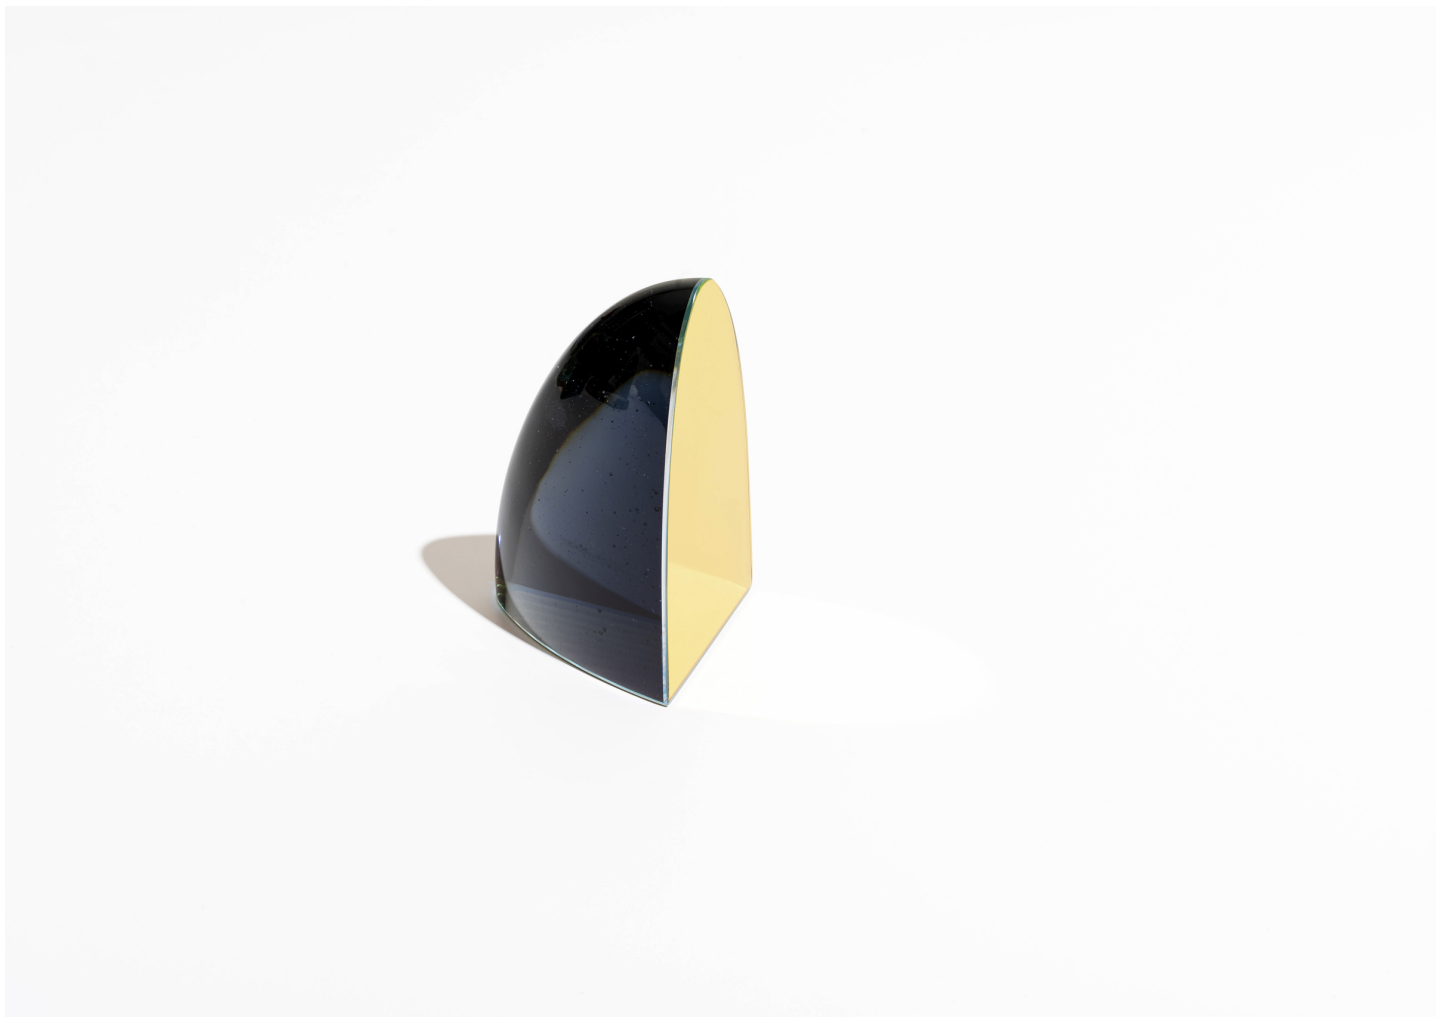

TITAN

JOHN HOGAN

DESIGNER
John Hogan

ORIGIN
United States

PRODUCTION
One of a Kind

DATE
2021

MATERIALS
Hot sculpted and cold cut glass sculpture.

DIMENSIONS
L 4" x W 3" x H 7"