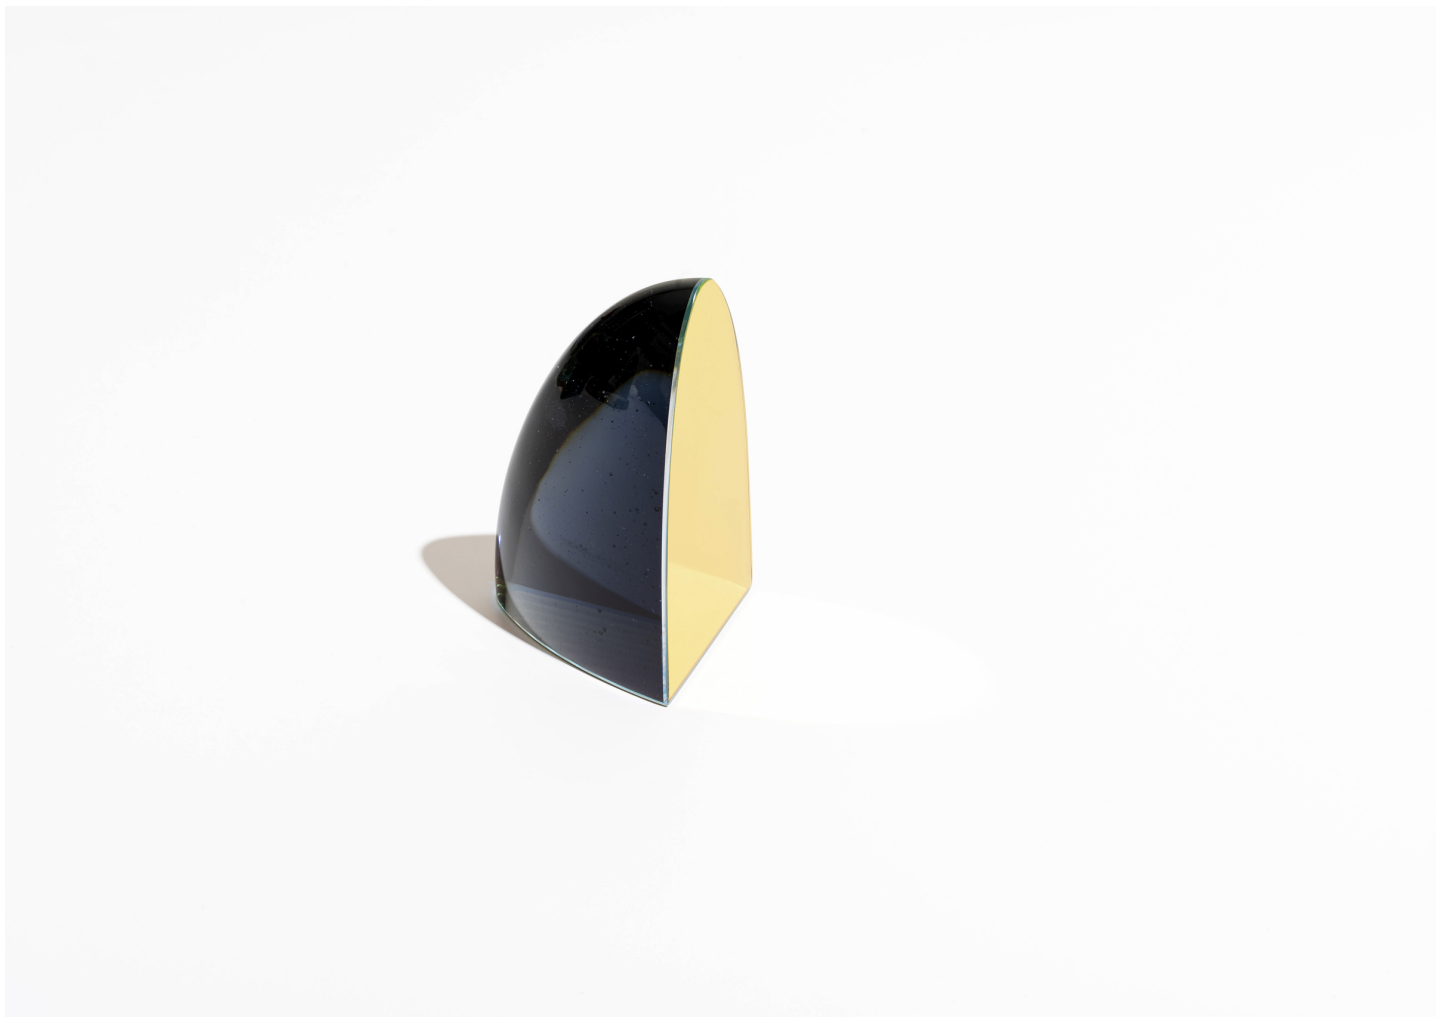

# TITAN

JOHN HOGAN

DESIGNER  
John Hogan

ORIGIN  
United States

PRODUCTION  
One of a Kind

DATE  
2021

MATERIALS  
Hot Sculpted & Cold Worked Glass.

DIMENSIONS  
L 4" x W 3" x H 7"