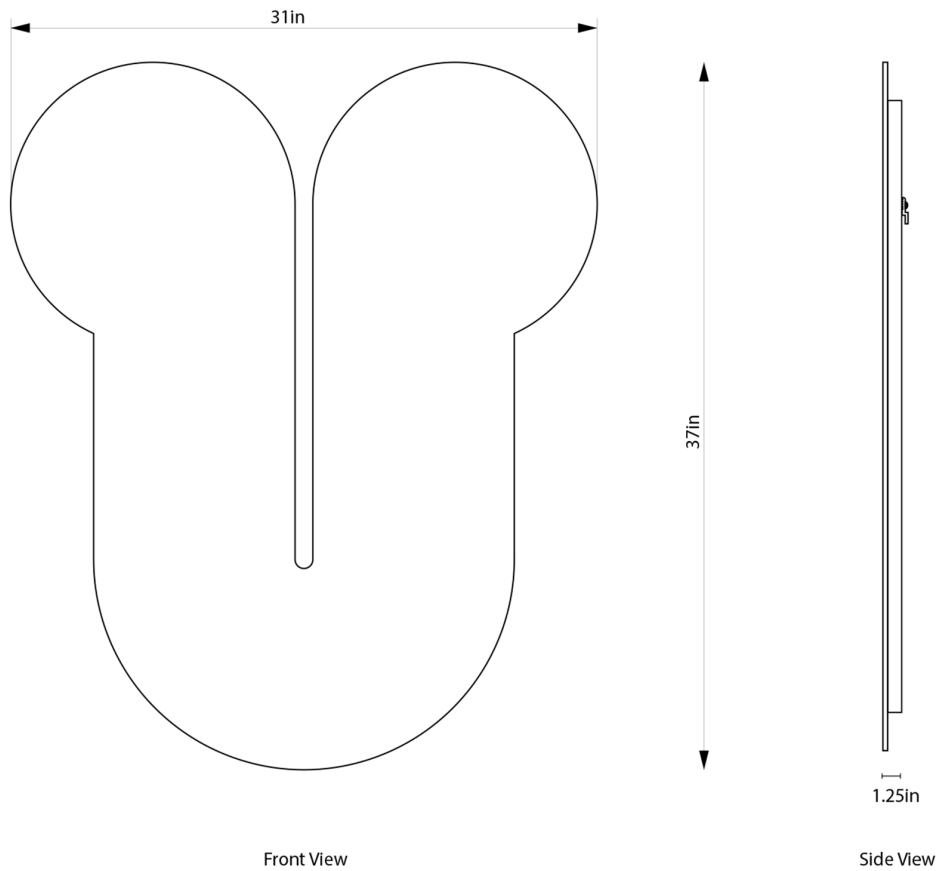

# TITUS MIRROR

BEN & AJA BLANC

DESIGNER  
Ben & Aja Blanc

ORIGIN  
United States

PRODUCTION  
Made to Order

DATE  
2019

WEIGHT  
28lbs

MATERIALS  
Glass and clear, grey, bronze, peach or antique mirror and brass.

DIMENSIONS  
L 37" x W 31" x D 1.25"

CUSTOMIZABLE  
Customization upon request.