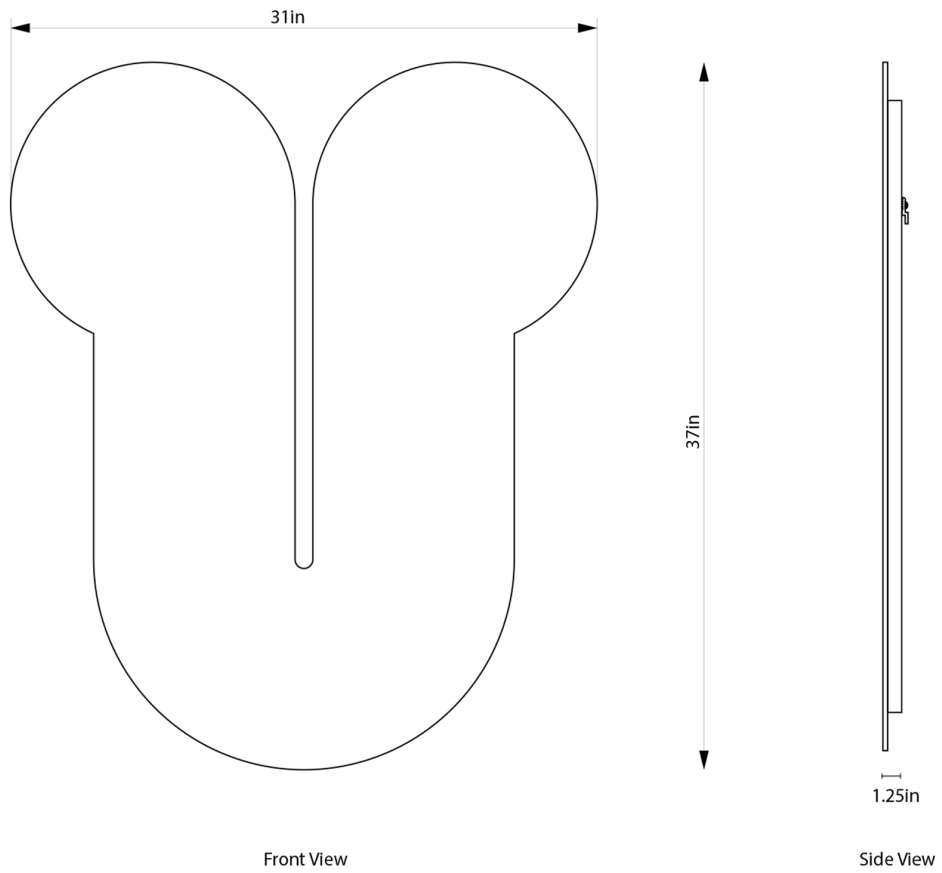

TITUS MIRROR

BEN & AJA BLANC

TITUS MIRROR

BEN & AJA BLANC

DESIGNER
Ben & Aja Blanc

ORIGIN
United States

PRODUCTION
Made to Order

DATE
2019

WEIGHT
28 lbs.

MATERIALS
Mirrored Glass and Brass.

DIMENSIONS
L 31" x W 1.25" x H 37"