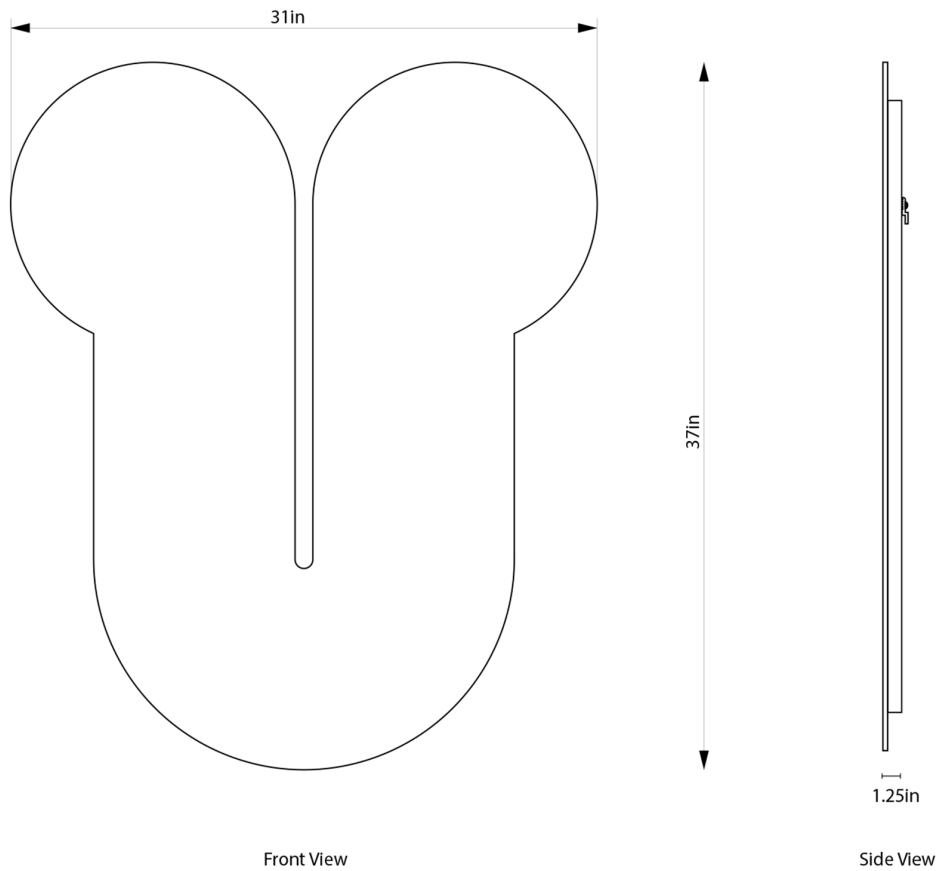

# TITUS MIRROR

BEN & AJA BLANC

DESIGNER  
Ben & Aja Blanc

ORIGIN  
United States

PRODUCTION  
Made to Order

DATE  
2019

WEIGHT  
28lbs

MATERIALS  
Mirrored glass and brass.

DIMENSIONS  
W 31" x D 1.25" x H 37"