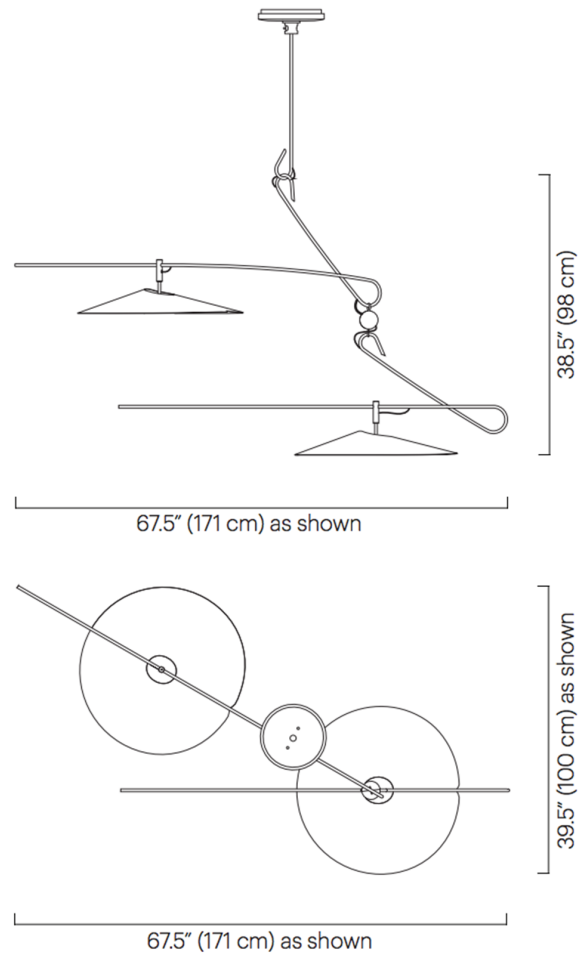

TREBLE TIERED MOBILE NO. 452

DAVID WEEKS

TREBLE TIERED MOBILE NO. 452

DAVID WEEKS

DESIGNER

David Weeks

ORIGIN

United States

PRODUCTION

Made to Order

WEIGHT

30 lbs.

CERTIFICATIONS

ETL, CE.

DISCLAIMER

Bulbs not included. Halogen bulbs are not recommended. Indoor use and dry locations only. Not for use on sloped ceilings.

DIMENSIONS

Canopy: Dia. 9" x H 3.5"

2 Tier Fixture:

L 67.5" x W 39.5" x H 38.5"

3 Tier Fixture:

L 72.5" x W 62.5" x H 63"

4 Tier Fixture:

L 96.5" x W 72.5" x H 91.5"

Shade: Dia. 23" x H 4"

Overall Height: Custom length made to order.

ILLUMINATION