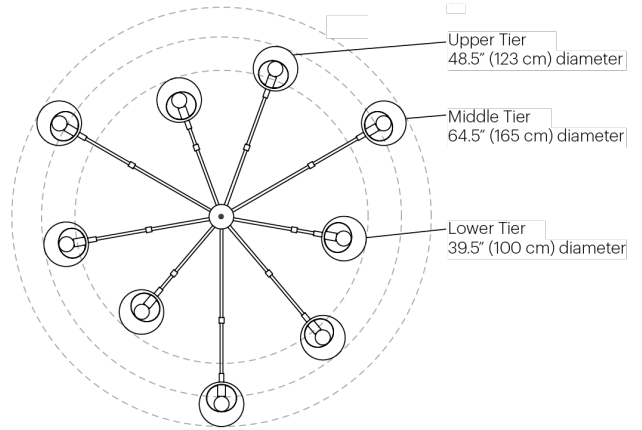

TRI BOI NO. 418

DAVID WEEKS

TRI BOI NO. 418

DAVID WEEKS

19" (48 cm) as shown - three tiers

WEIGHT

Weight varies; depending on number of tiers and dimensions. 3-tier fixture: approx. 15lbs.

MATERIALS/FINISHES

Brushed Brass and Polished Nickel hardware.

DIMENSIONS

Tiers are available in four standard diameters: 39.5" / 48.5" / 56.5" / 64.5" or specify custom tier diameters.

Min. diameter of tier: 24", Max. diameter of tier: 72"

Ceiling mount diameter: 5"

Standard distance between tiers: 7"

Minimum overall height: Two tiers: 13", Three tiers: 20"

Shade: Dia. 6" x H 5.5"

CARE

Additional weight support recommended for junction box installation. Indoor use and dry locations only.