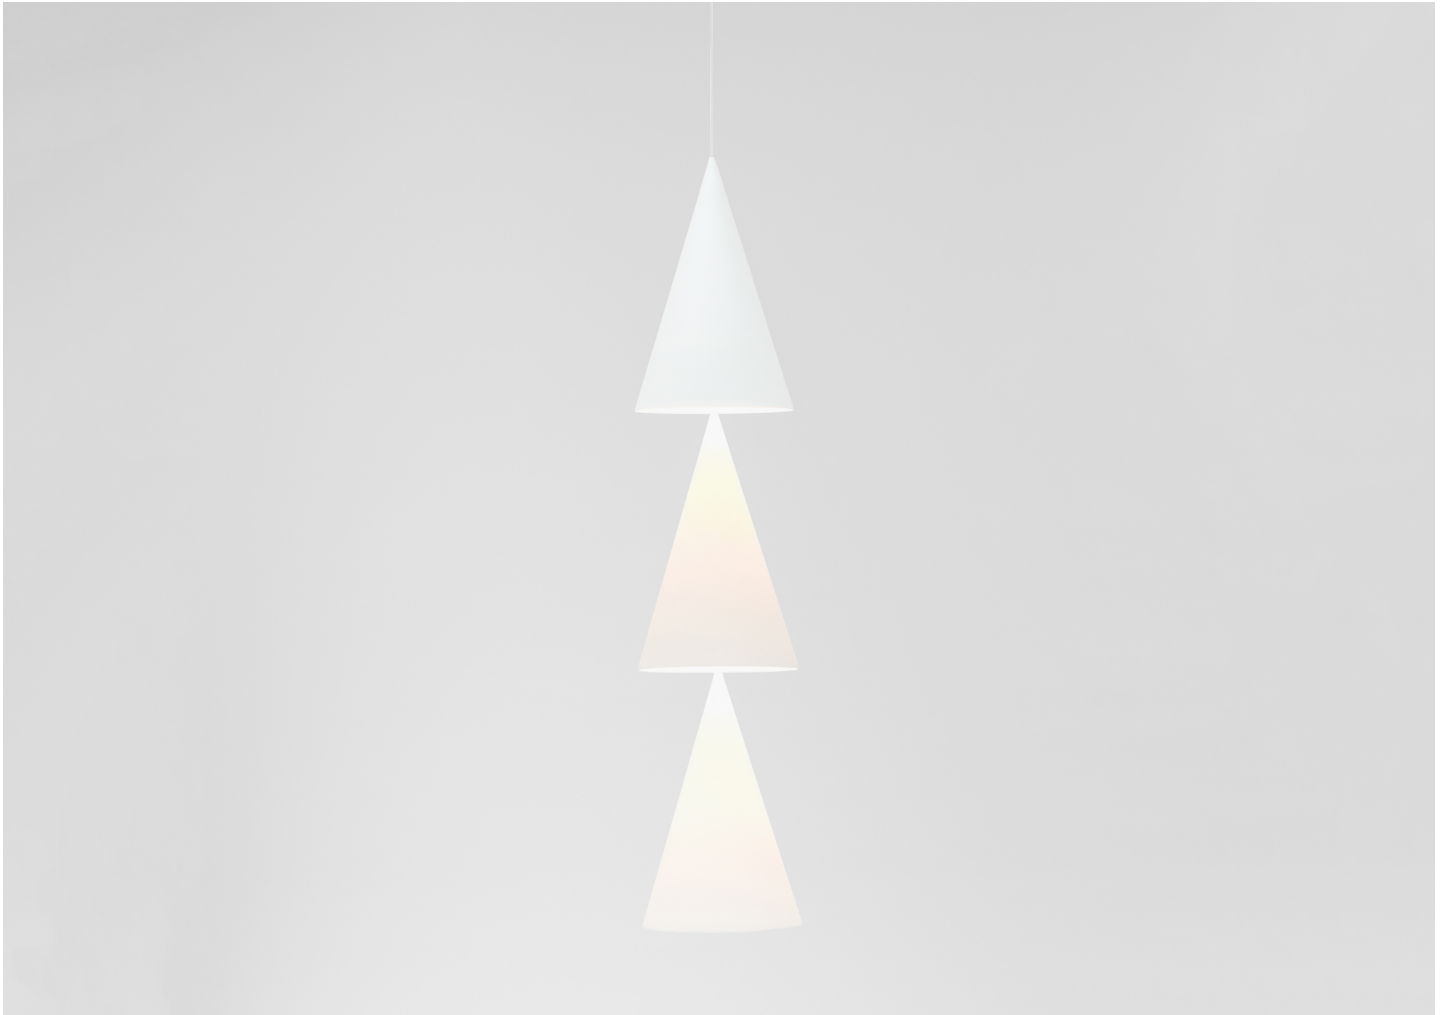

TRIPLE PEAKS DOWN

MICHAEL ANASTASSIADES FOR STUDIO MICHAEL ANASTASSIADES

DESIGNER
Michael Anastassiades

MANUFACTURER
Studio Michael Anastassiades

ORIGIN
United Kingdom

PRODUCTION
Made to Order

DATE
2023

WEIGHT
13.2 lbs.

CERTIFICATIONS
CE.

MATERIALS
White Powder Coated Aluminium.

DIMENSIONS
Canopy: H 11.41"
Fixture: Dia 7" x H 34.25"

CARE
Before cleaning, fixtures must be turned off and unplugged from electricity. When cleaning, use the gloves provided and a light dust cloth to clean the outside of the fixture.

ILLUMINATION
120/240 V: 60W Integrated LED Bulb - 2510 lumens - 2700K. Dimmable.