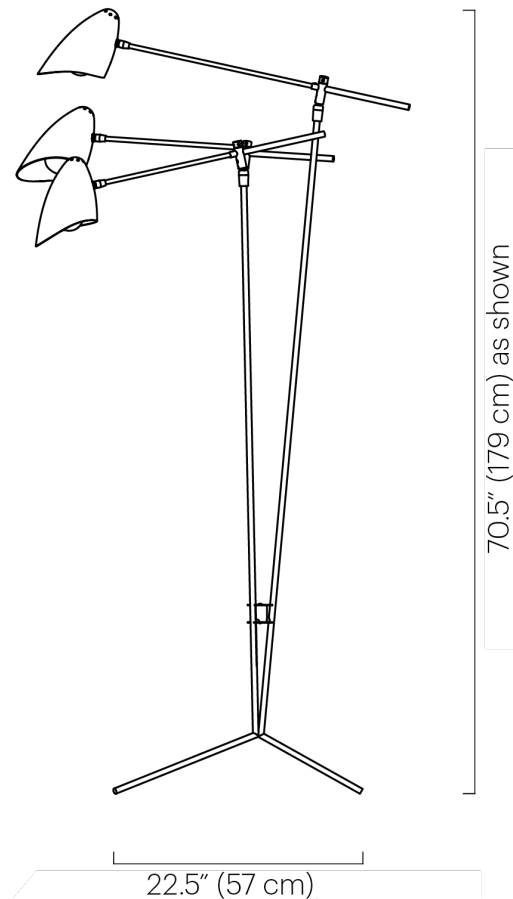

TRIPOD NO. 303

DAVID WEEKS

TRIPOD NO. 303

DAVID WEEKS

DESIGNER

David Weeks

ORIGIN

Made in the United States.

PRODUCTION

Made to Order

WEIGHT

15lbs

CERTIFICATIONS

Not UL listed.

MATERIALS/FINISHES

Powder coated aluminum shades, plated steel frame, powder coated steel counterweight.

Hardware in polished nickel and brushed brass.

Black counterweight.

DIMENSIONS

D 22.5" x W 16" x H 65"

Max depth: 35.5"

Min shade height: 42"

Max shade height: 78"

Wingspan: 46"

Bullet Shade: H 9" x W 6" x D 6.5"

Bottle Shade: H 8.5" x W 6" x D 8.5"

CARE

Indoor use and dry locations only.

ILLUMINATION