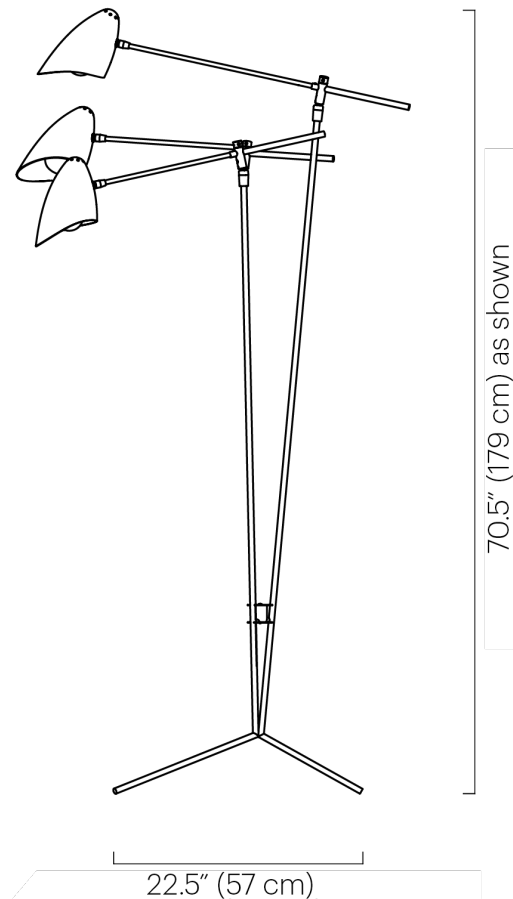

TRIPOD NO. 303

DAVID WEEKS

DESIGNER

David Weeks

ORIGIN

United States

PRODUCTION

Made to Order

WEIGHT

15 lbs.

CERTIFICATIONS

CE.

DISCLAIMER

Bulbs not included. Halogen bulbs not recommended. Indoor use and dry locations only.

MATERIALS/FINISHES

Powder-coated aluminum shade and steel-plated frame, available in Black Satin/Ivory Satin interior, Grey Gloss/Ivory Satin interior, Ivory Satin/Ivory Satin interior, or White Satin/White Satin interior. Polished Nickel or Brushed Brass hardware, with a Bottle or Bullet shaped shade.

DIMENSIONS

Fixture: L 22.5" x W 16" x H 70.5"

Bullet Shade: L 6" x W 6.5" x H 9"

Bottle Shade: L 8.5" x W 6" x H 8.5"

Cord: L 120"

Overall Height: Min: 42", Max: 78"

ILLUMINATION

120V: (3) A19 or A15 medium base, Max 60W, dimmable.

220-240V: Bullet: (3) E27/ E14base, Max 60W, dimmable.

Max 180 watts