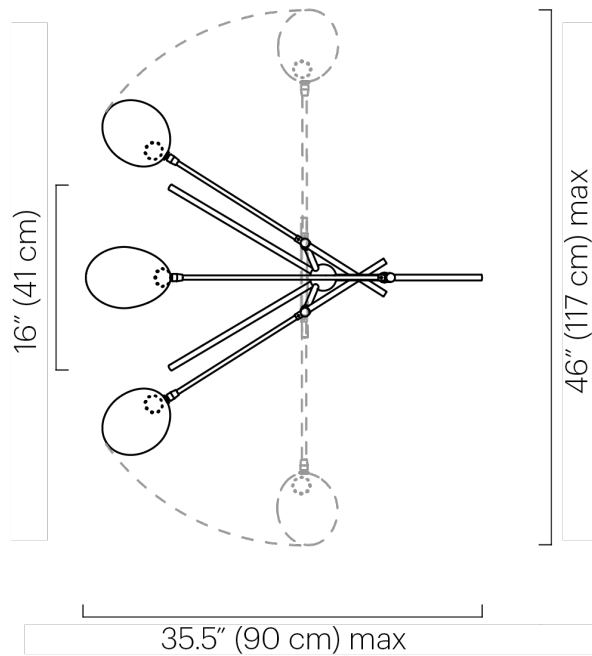

TRIPOD NO. 303

DAVID WEEKS

DESIGNER

David Weeks

ORIGIN

United States

PRODUCTION

Made to Order

WEIGHT

15 lbs.

CERTIFICATIONS

CE.

DISCLAIMER

Bulbs not included. Halogen bulbs not recommended. Indoor use and dry locations only.

MATERIALS/FINISHES

Powder-coated aluminum shade and steel-plated frame, available in Black Satin/Ivory Satin interior, Grey Gloss/Ivory Satin interior, Ivory Satin/Ivory Satin interior, or White Satin/White Satin interior. Polished Nickel or Brushed Brass hardware, with a Bottle or Bullet shaped shade.

DIMENSIONS

Fixture: L 22.5" x W 16" x H 70.5"

Bullet Shade: L 6" x W 6.5" x H 9"

Bottle Shade: L 8.5" x W 6" x H 8.5"

Cord: L 120"

Overall Height: Min: 42", Max: 78"

ILLUMINATION

120V: (3) A19 or A15 medium base, Max 60W, dimmable.

220-240V: Bullet: (3) E27/ E14base, Max 60W, dimmable.

Max 180 watts