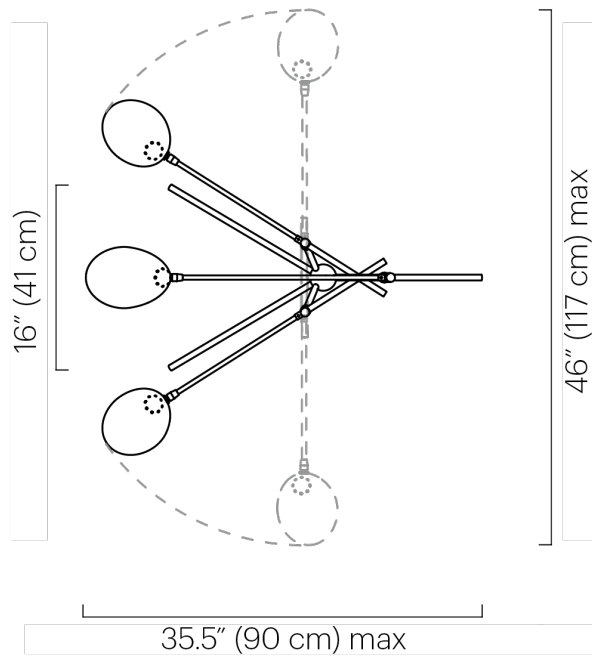

TRIPOD NO. 303

DAVID WEEKS

DESIGNER

David Weeks

ORIGIN

Made in the United States.

PRODUCTION

Made to Order

WEIGHT

15lbs

CERTIFICATIONS

Not UL listed.

MATERIALS/FINISHES

Powder coated aluminum shades, plated steel frame, powder coated steel counterweight.

Bullet Shade in Black Satin (ivory satin interior), Ivory Satin (ivory satin interior). Bottle Shade in Black Satin (ivory satin interior), Grey Gloss (ivory satin interior), Ivory Satin (ivory satin interior). Custom colors available upon request.

Hardware in polished nickel and brushed brass.

Black counterweight.

DIMENSIONS

D 22.5" x W 16" x H 65"

Max depth: 35.5"

Min shade height: 42"

Max shade height: 78"

Wingspan: 46"

Bullet Shade: H 9" x W 6" x D 6.5"

Bottle Shade: H 8.5" x W 6" x D 8.5"

CARE

Indoor use and dry locations only.

ILLUMINATION