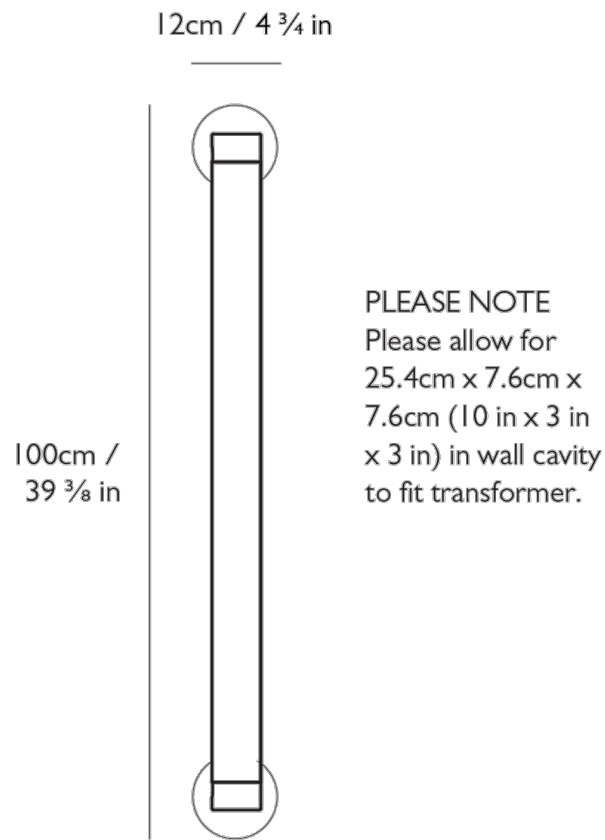

TUBE WALL LIGHT

LEE BROOM

TUBE WALL LIGHT

LEE BROOM

DESIGNER

Lee Broom

ORIGIN

United Kingdom

DATE

2014

WEIGHT

8 lbs

CERTIFICATIONS

UL, cUL (110-130V)
CE, CB (220-240V)

MATERIALS

Carrara marble and steel with Brushed Brass or Polished Chrome finish.

DIMENSIONS

W 38.2" x H 2.75"

ILLUMINATION

Illumination 110-130V:

15 Watt LED Strip, 2700 K, 800 Lumens, 110-130vAC Input / 24vDC Output.

Supplied with separate transformer.

TRIAC Dimming.

Illumination 220-240V:

15 Watt LED Strip, 2700 K, 800 Lumens, 220-240vAC Input / 24vDC Output.

Supplied with separate transformer.

TRIAC Dimming.

SUSPENSION

118.13" adjustable cord. Transparent casing.