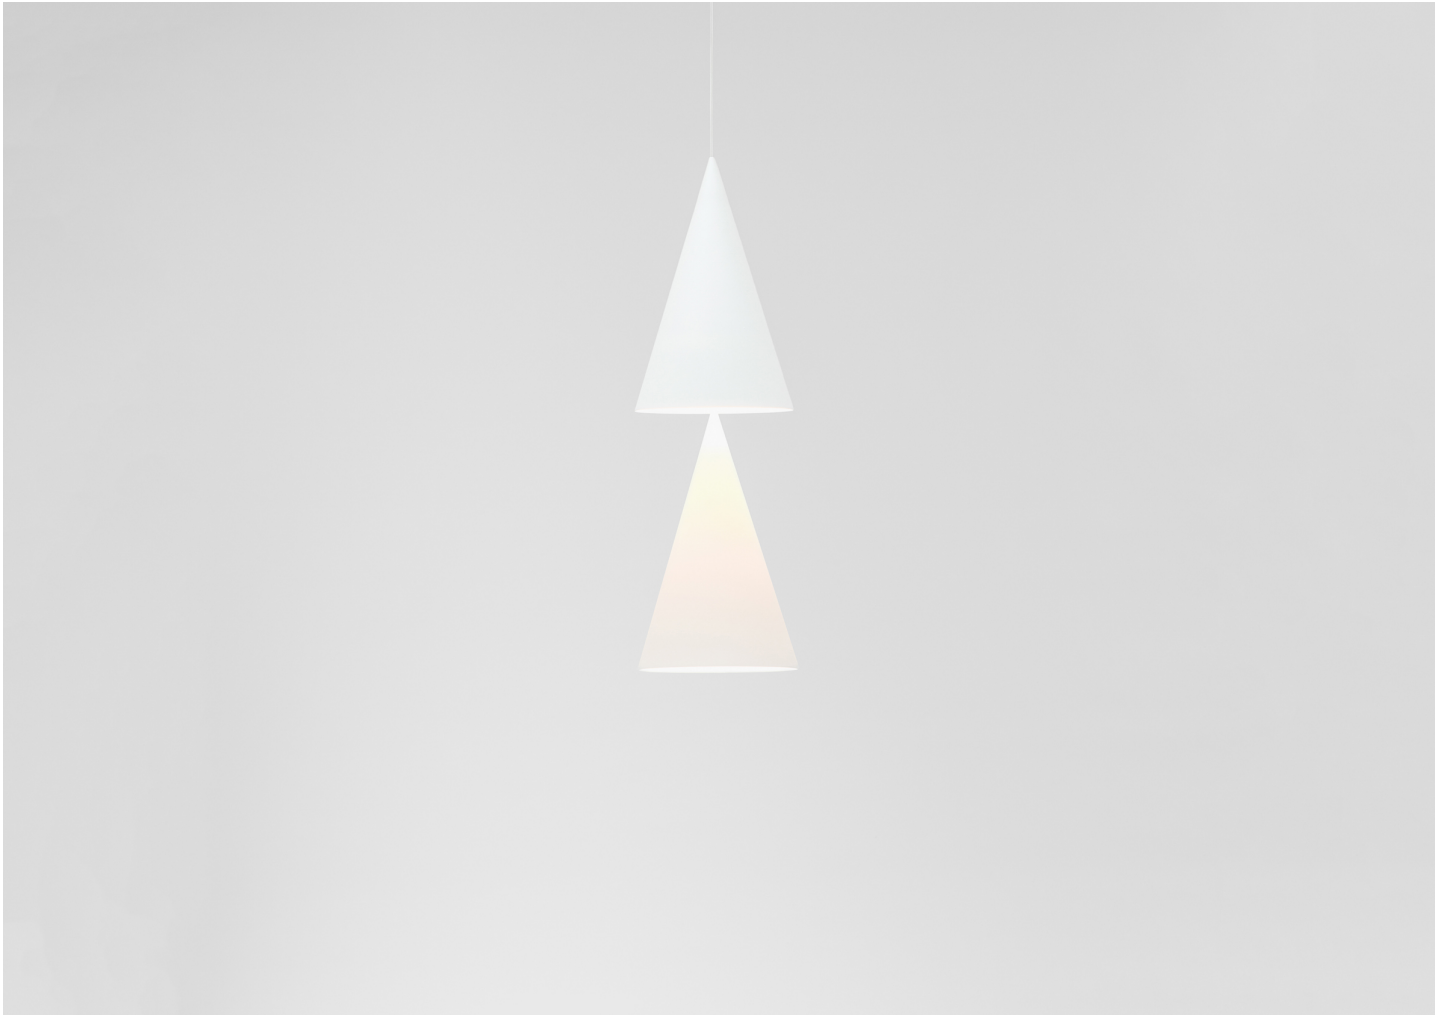

TWIN PEAKS DOWN

MICHAEL ANASTASSIADES FOR STUDIO MICHAEL ANASTASSIADES

DESIGNER
Michael Anastassiades

MANUFACTURER
Studio Michael Anastassiades

ORIGIN
United Kingdom

PRODUCTION
Made to Order

DATE
2023

WEIGHT
8.8 lbs.

CERTIFICATIONS
CE.

MATERIALS
White Powder Coated Aluminium.

DIMENSIONS
Fixture: Dia 7" x H 23.44"
Canopy: H 11.41"

CARE
Before cleaning, fixtures must be turned off and unplugged from electricity. When cleaning, use the gloves provided and a light dust cloth to clean the outside of the fixture.