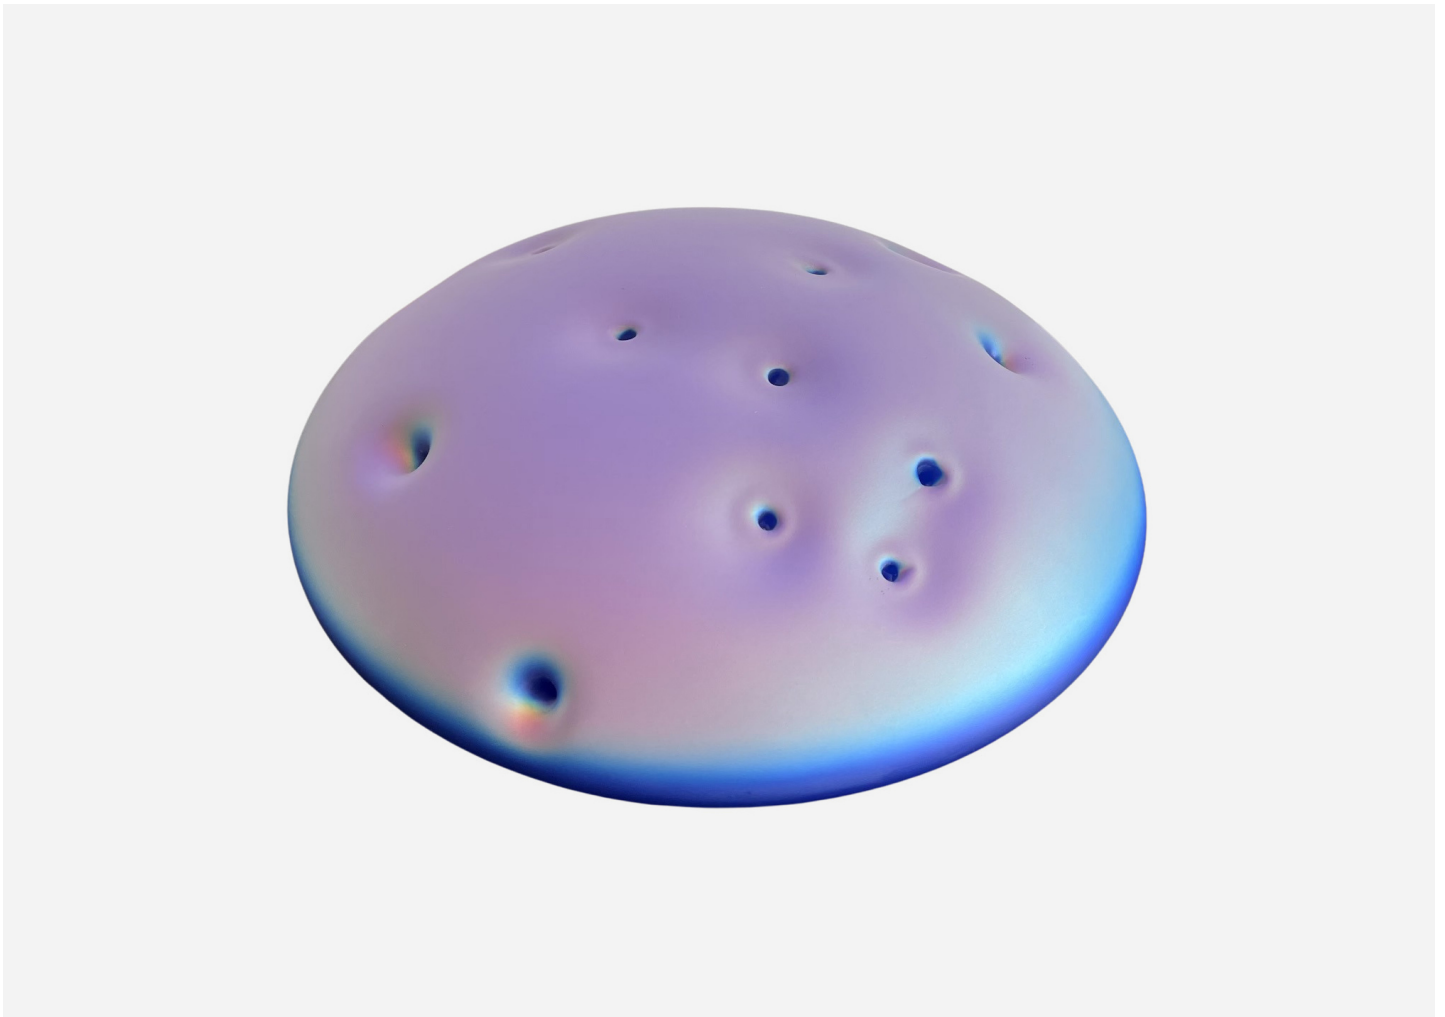

UFO 2

KATHERINE GRAY

DESIGNER
Katherine Gray

ORIGIN
United States

PRODUCTION
One of a Kind

DATE
2023

MATERIALS
Iridescent finish on clear sand blasted and etched hand blown glass.

DIMENSIONS
Dia. 12.5" x H 5.5"