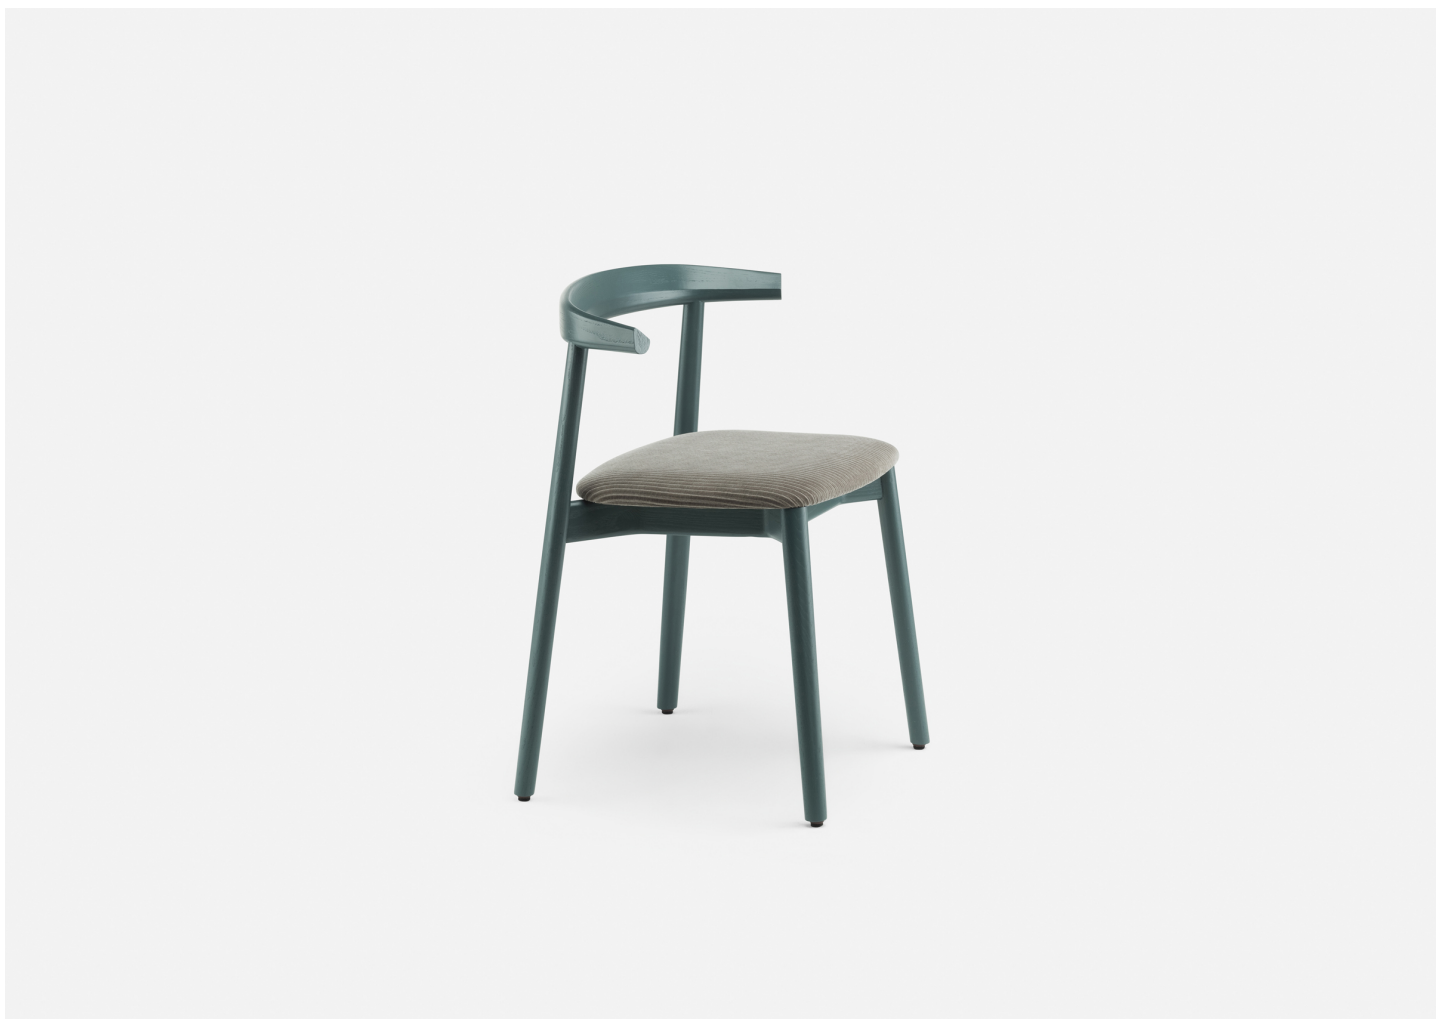

# UPHOLSTERED ANDO CHAIR

MATTHEW HILTON FOR DE LA ESPADA

DESIGNER  
**Matthew Hilton**

MANUFACTURER  
**De La Espada**

ORIGIN  
**Portugal**

PRODUCTION  
**Made to Order**

DATE  
**2021**

UPHOLSTERY REQUIREMENTS  
Subject to approval by De La Espada.

MATERIALS  
Available in Ash, Oak, or Walnut in a range of finish options.

DIMENSIONS  
W 21.25" x D 18.2" x H 28.25"  
Seat Height: 18.2"