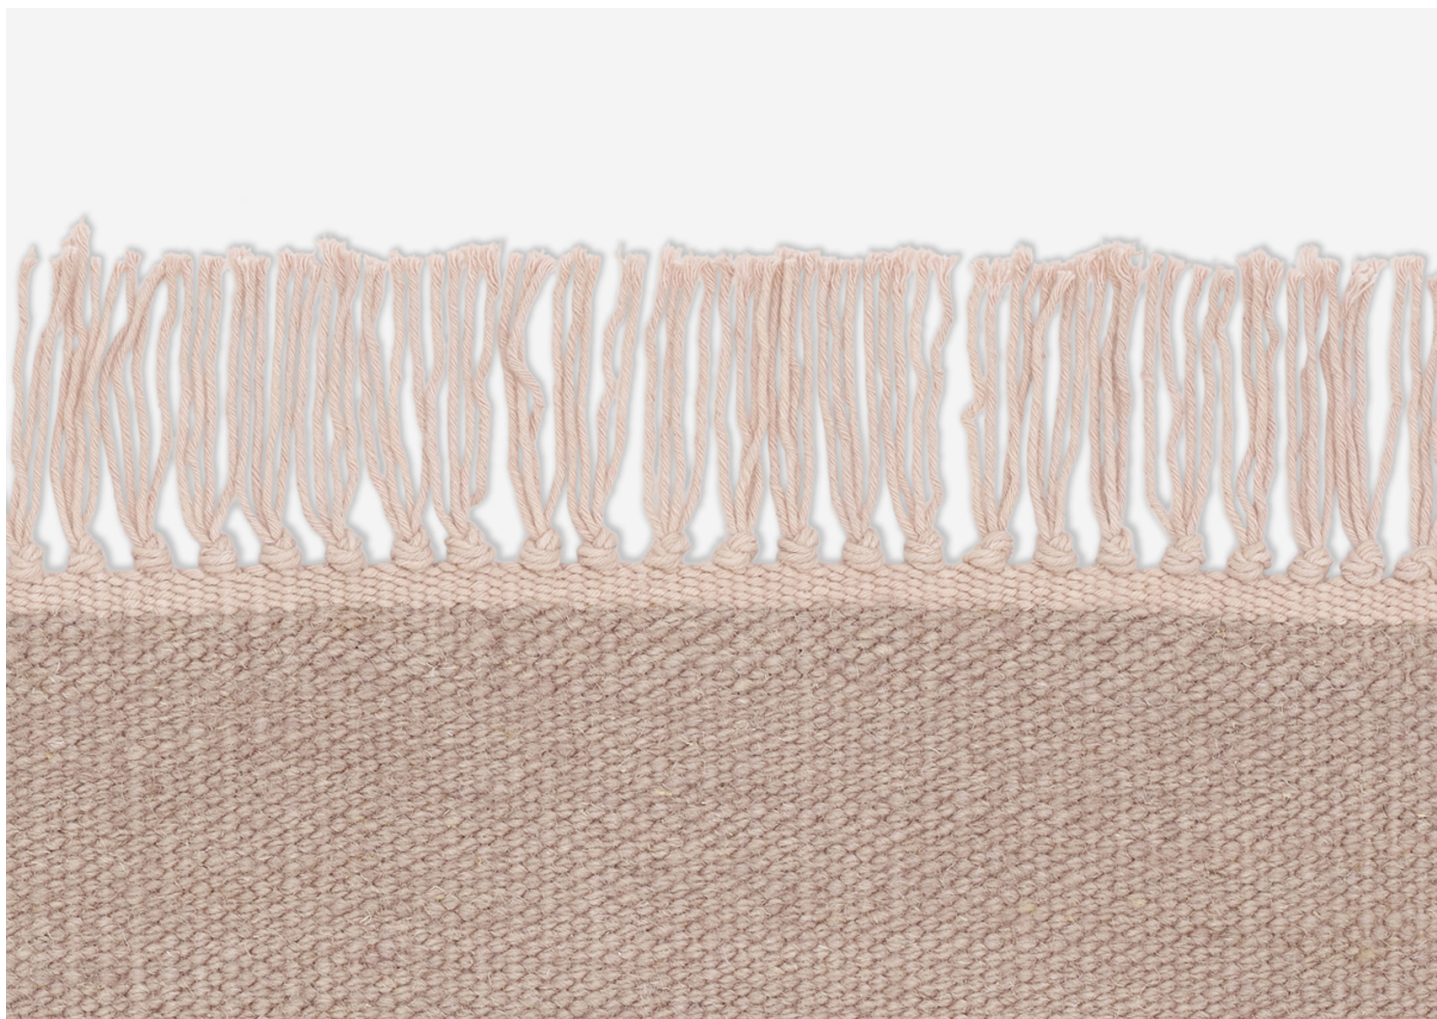

VINTAGE COLOURED FRINGES – 3535

KVADRAT

MANUFACTURER

Kvadrat

ORIGIN

Sweden

PRODUCTION

Made to Order