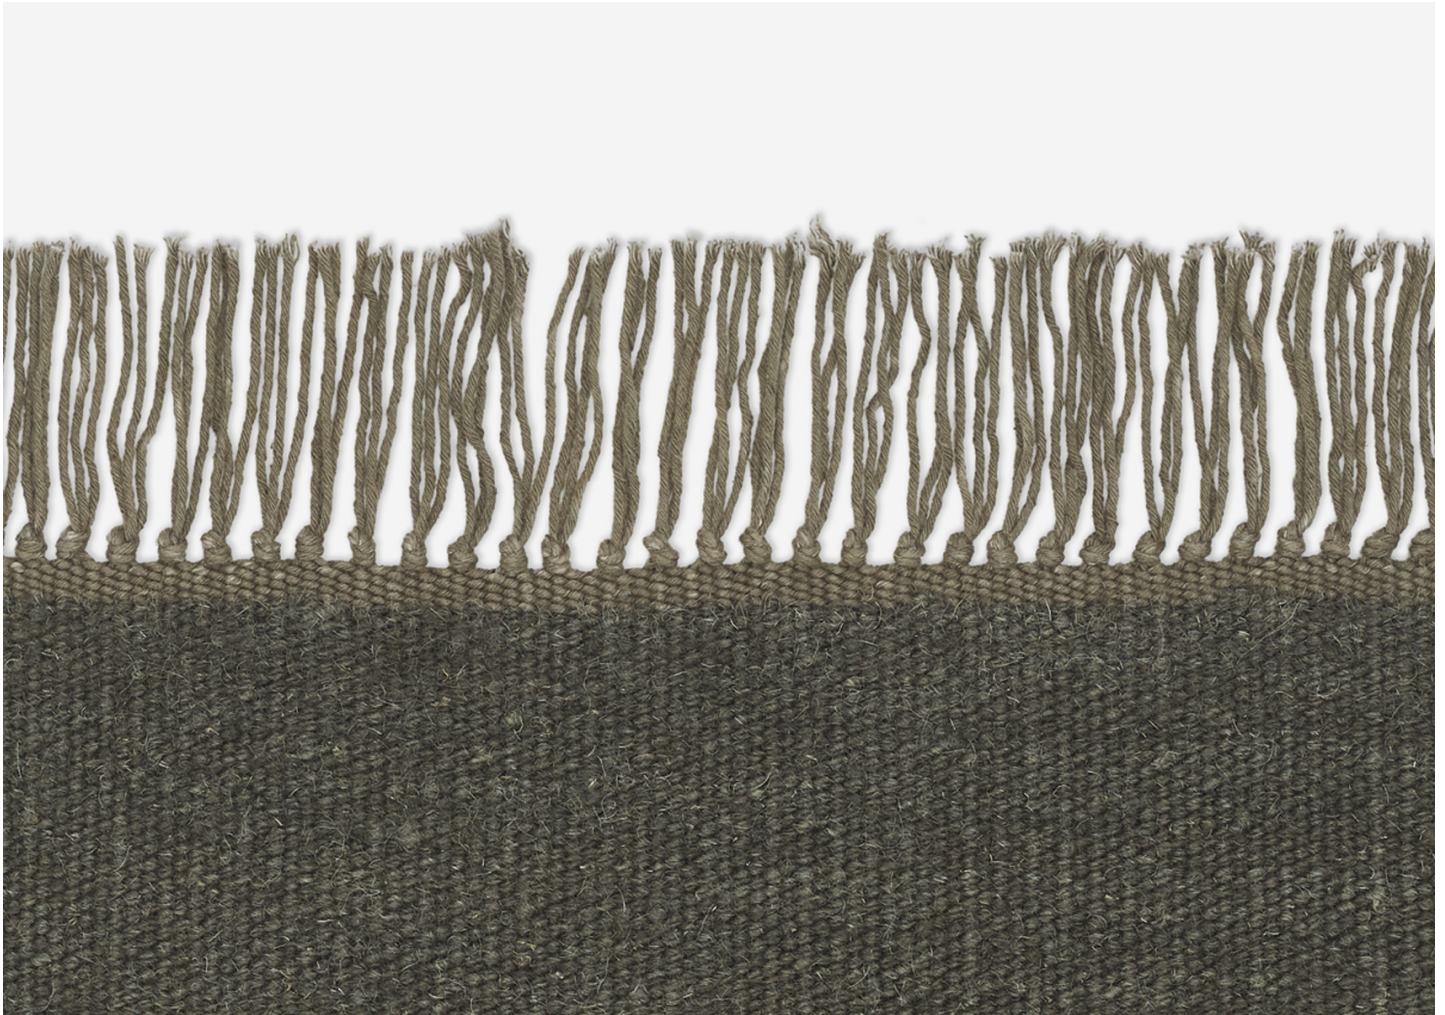

VINTAGE COLOURED FRINGES – 3636

KVADRAT

MANUFACTURER
Kvadrat

ORIGIN
Sweden

PRODUCTION
Made to Order

DISCLAIMER
Dimensions are completely customizable. Please inquire directly for more information.

MATERIALS
100% New Zealand Wool.