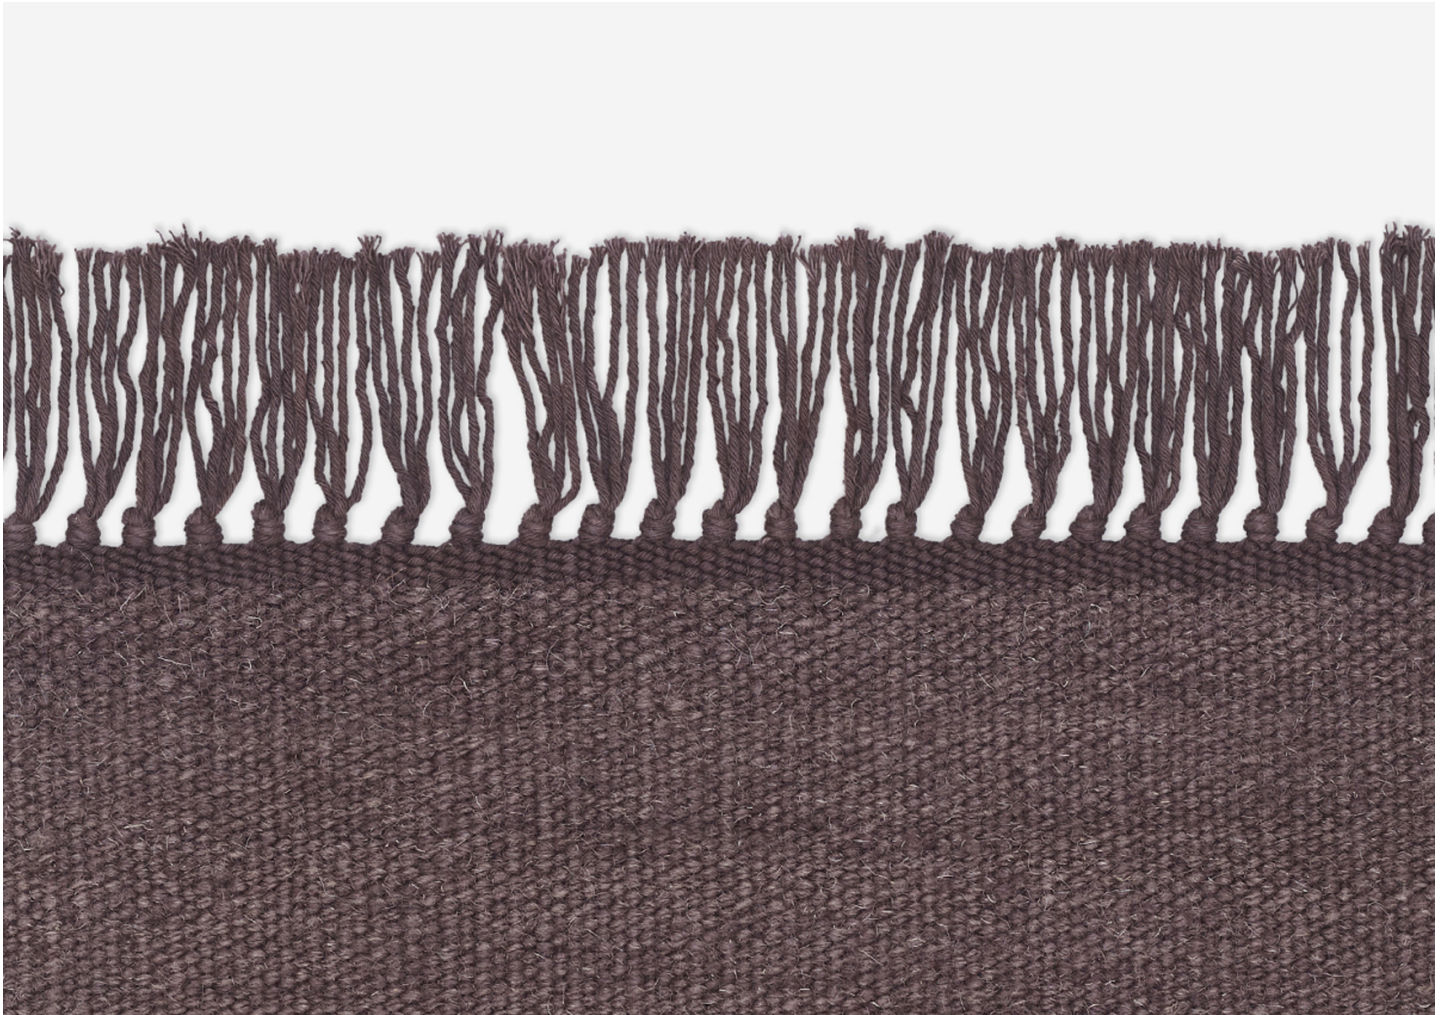

VINTAGE COLOURED FRINGES – 4545

KVADRAT

MANUFACTURER
Kvadrat

ORIGIN
Sweden

PRODUCTION
Made to Order

DISCLAIMER
Dimensions are completely customizable. Please inquire directly for more information.

MATERIALS
100% New Zealand Wool.