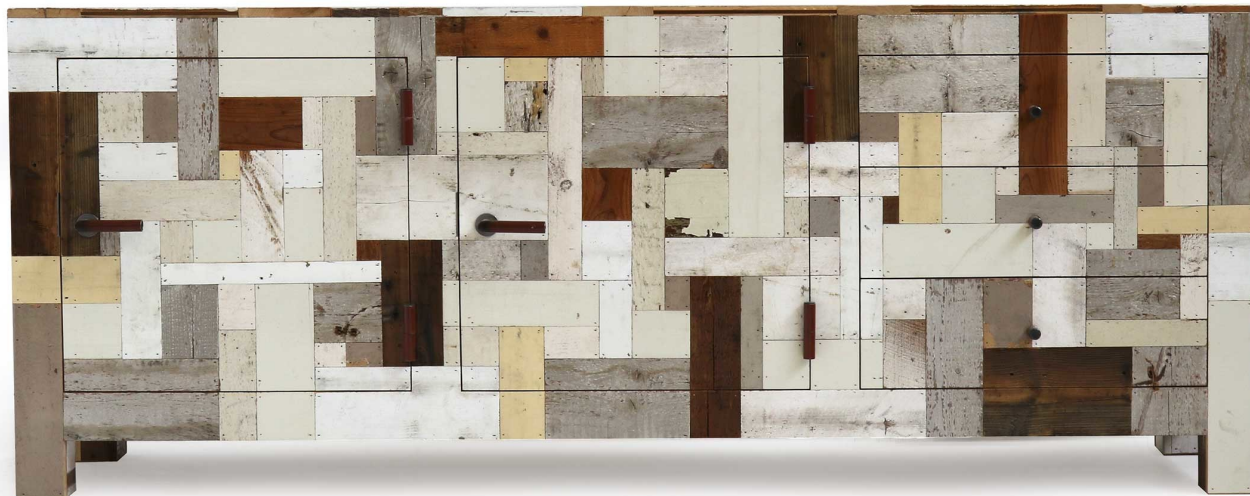

WASTE CABINET 3 DRAWERS + 2 DOORS

PIET HEIN EEK

DESIGNER

Piet Hein Eek

ORIGIN

Netherlands

PRODUCTION

Made to Order

DISCLAIMER

Due to the found nature of the timber used, each piece will have a unique color combination. Piet Hein Eek will try to match requested color palettes, but cannot guarantee an exact match. Price noted is for the piece in the high gloss finish. Please inquire directly for timber colors and custom finishes.

MATERIALS

Scrapwood with high gloss finish. Also available in a fixated and unlacquered finish, please inquire directly.

DIMENSIONS

L 89.4" x W 19.6" x H 35.4"