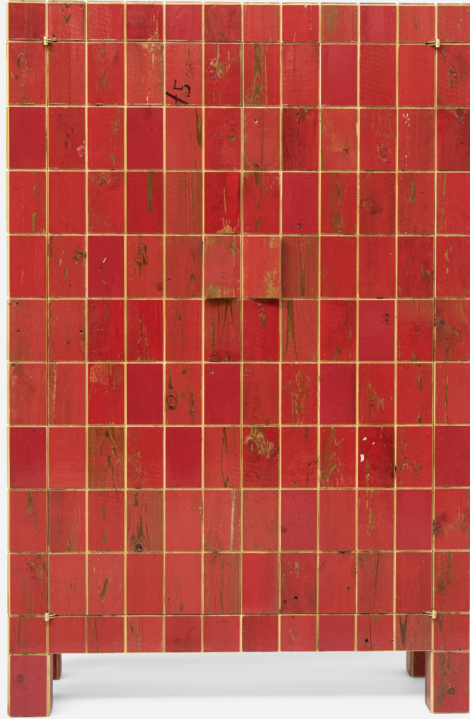

WASTE TILE CABINET

PIET HEIN EEK

DESIGNER
Piet Hein Eek

ORIGIN
The Netherlands

PRODUCTION
Made to Order

DISCLAIMER
Due to the found nature of the timber used, each piece will have a unique color combination.

MATERIALS
High Gloss Lacquered Scrapwood.

DIMENSIONS
L 43" x W 18" x H 65.8"