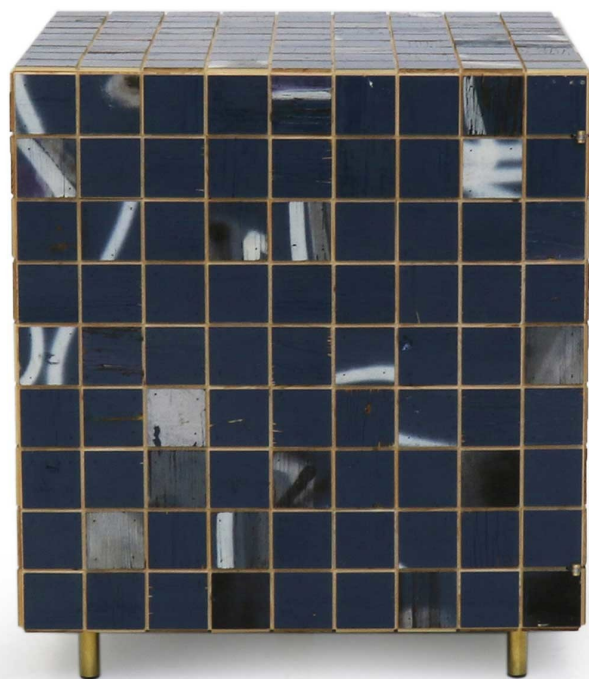

WASTE TILE CUBE CABINET – NO. 5

PIET HEIN EEK

DESIGNER
Piet Hein Eek

ORIGIN
Netherlands

PRODUCTION
Made to Order

MATERIALS
Scrapwood with lacquer. Removable brass legs.

DIMENSIONS
L 28.8" x W 28.8" x H 28.8"