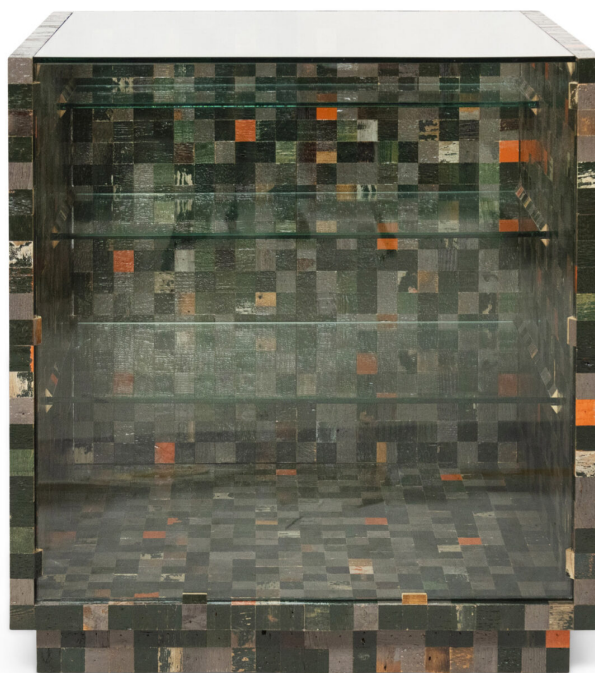

WASTE WASTE 40 × 40 COLLECTORS CABINET – 03

PIET HEIN EEK

DESIGNER
Piet Hein Eek

ORIGIN
The Netherlands

PRODUCTION
One of a Kind

DISCLAIMER

This item is part of our Quick Ship program and ships directly from the vendor. Availability is limited and subject to change.

MATERIALS

High Gloss Lacquered Scrapwood, Plywood, Brass & Glass.

DIMENSIONS

L 37.8" x W 34.7" x H 37.8"