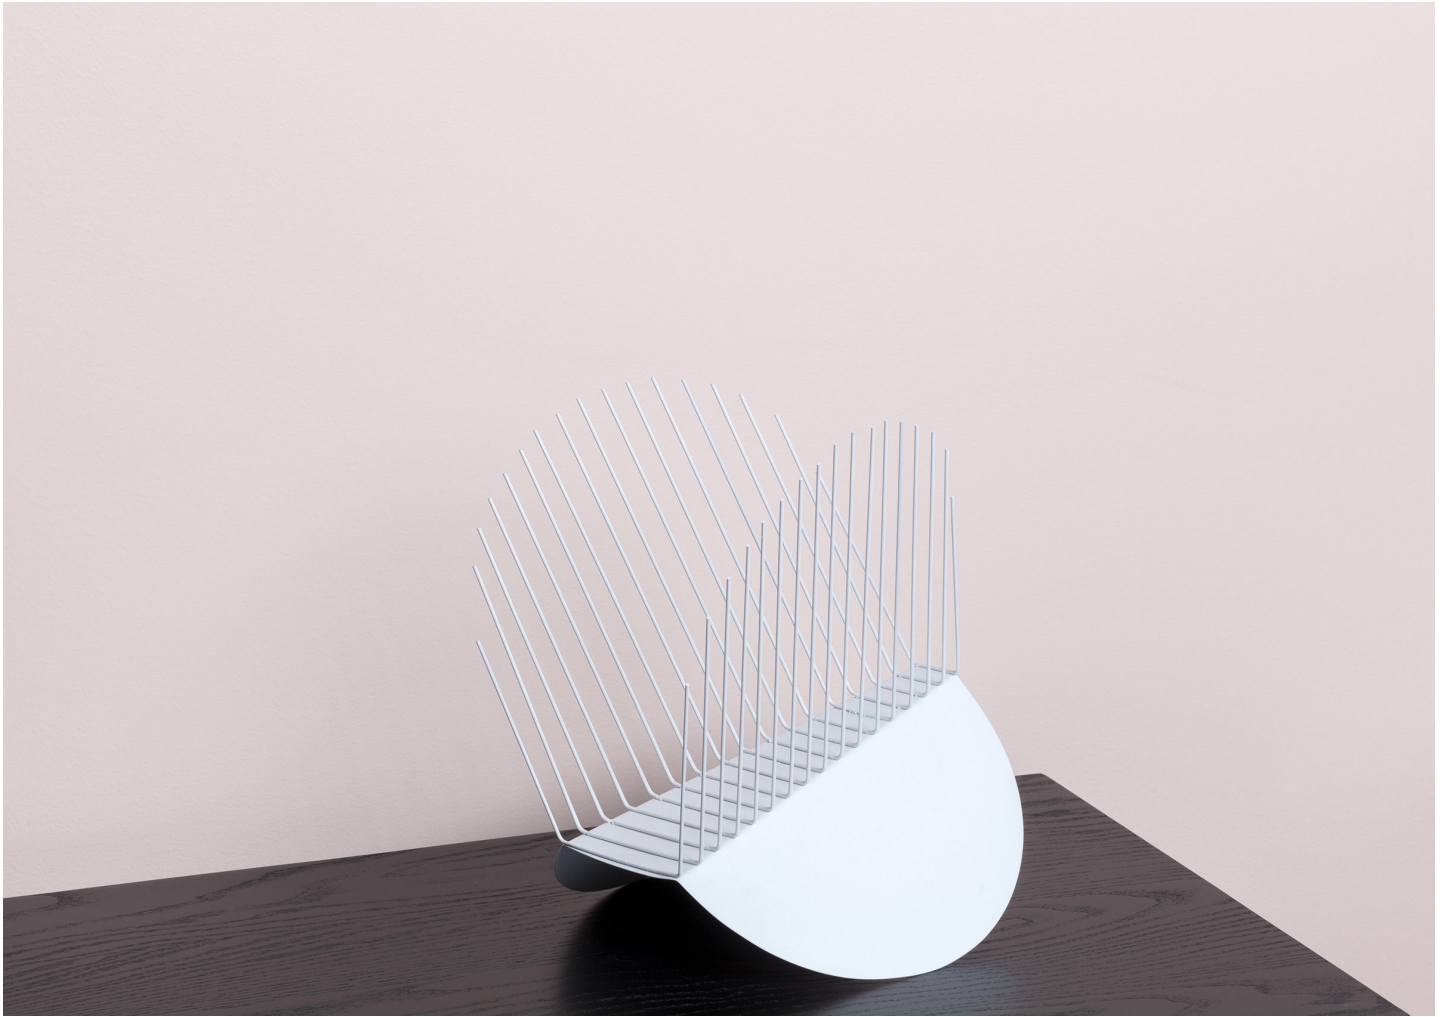

WHITE GRID

KARL ZAHN

DESIGNER
Karl Zahn

ORIGIN
United States

PRODUCTION
One of a Kind

DATE
2017

MATERIALS
Steel.

DIMENSIONS
L 8.5" x W 7" x H 10"