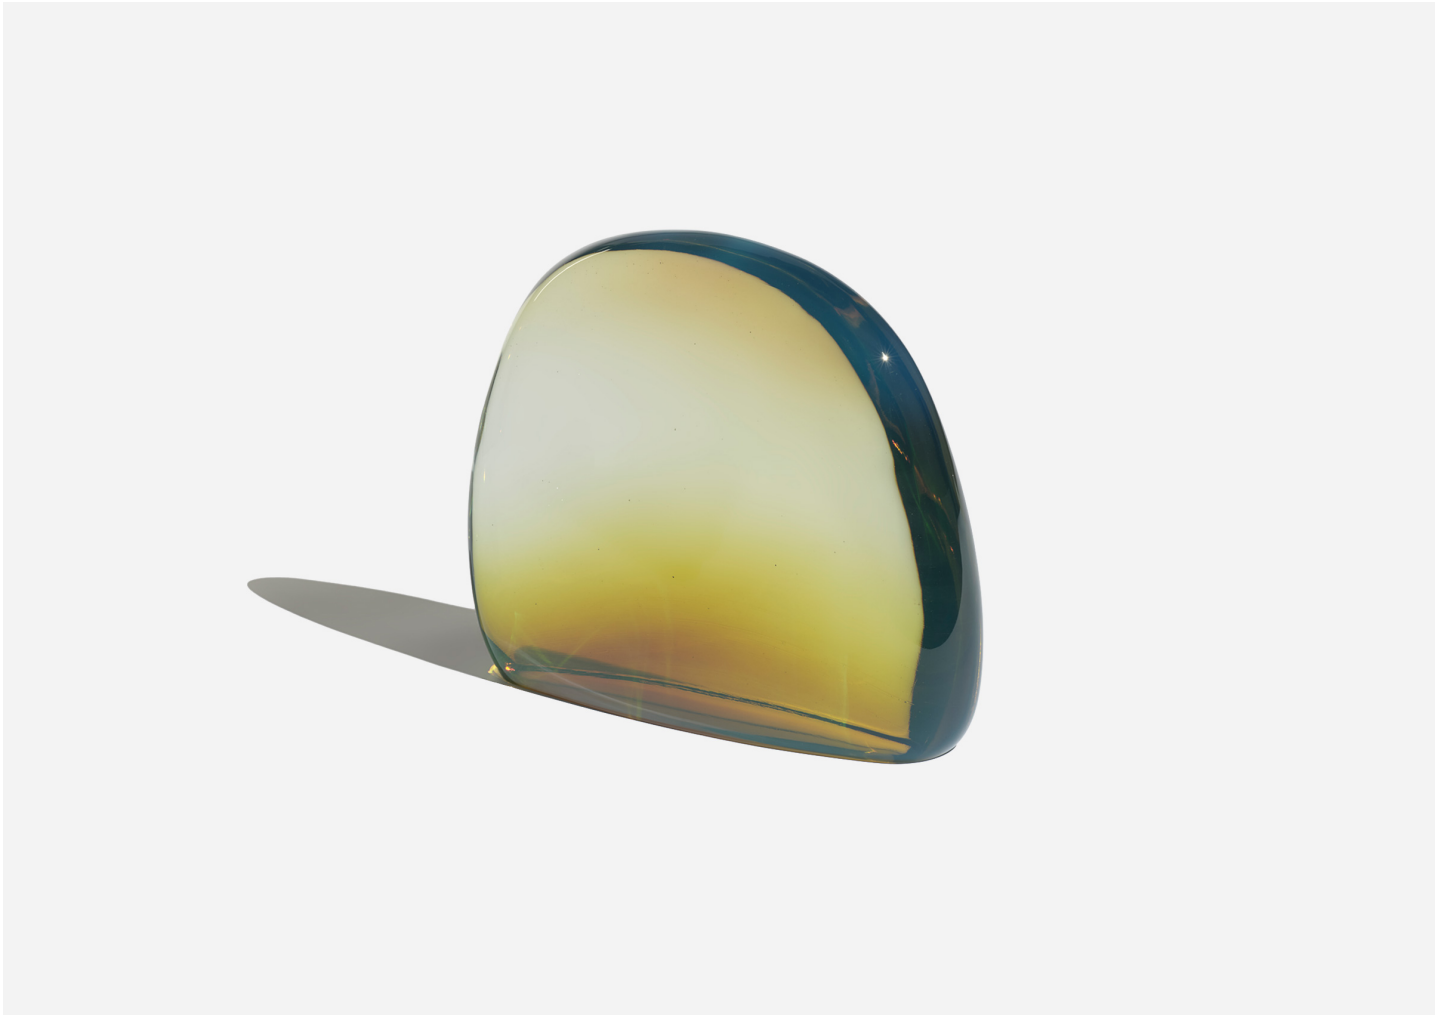

WIDE BLUE

JOHN HOGAN

DESIGNER
John Hogan

ORIGIN
United States

PRODUCTION
One of a Kind

DATE
2025

MATERIALS
Hot Sculpted and Cut Glass.

DIMENSIONS
L 10" x W 2.5" x H 11"