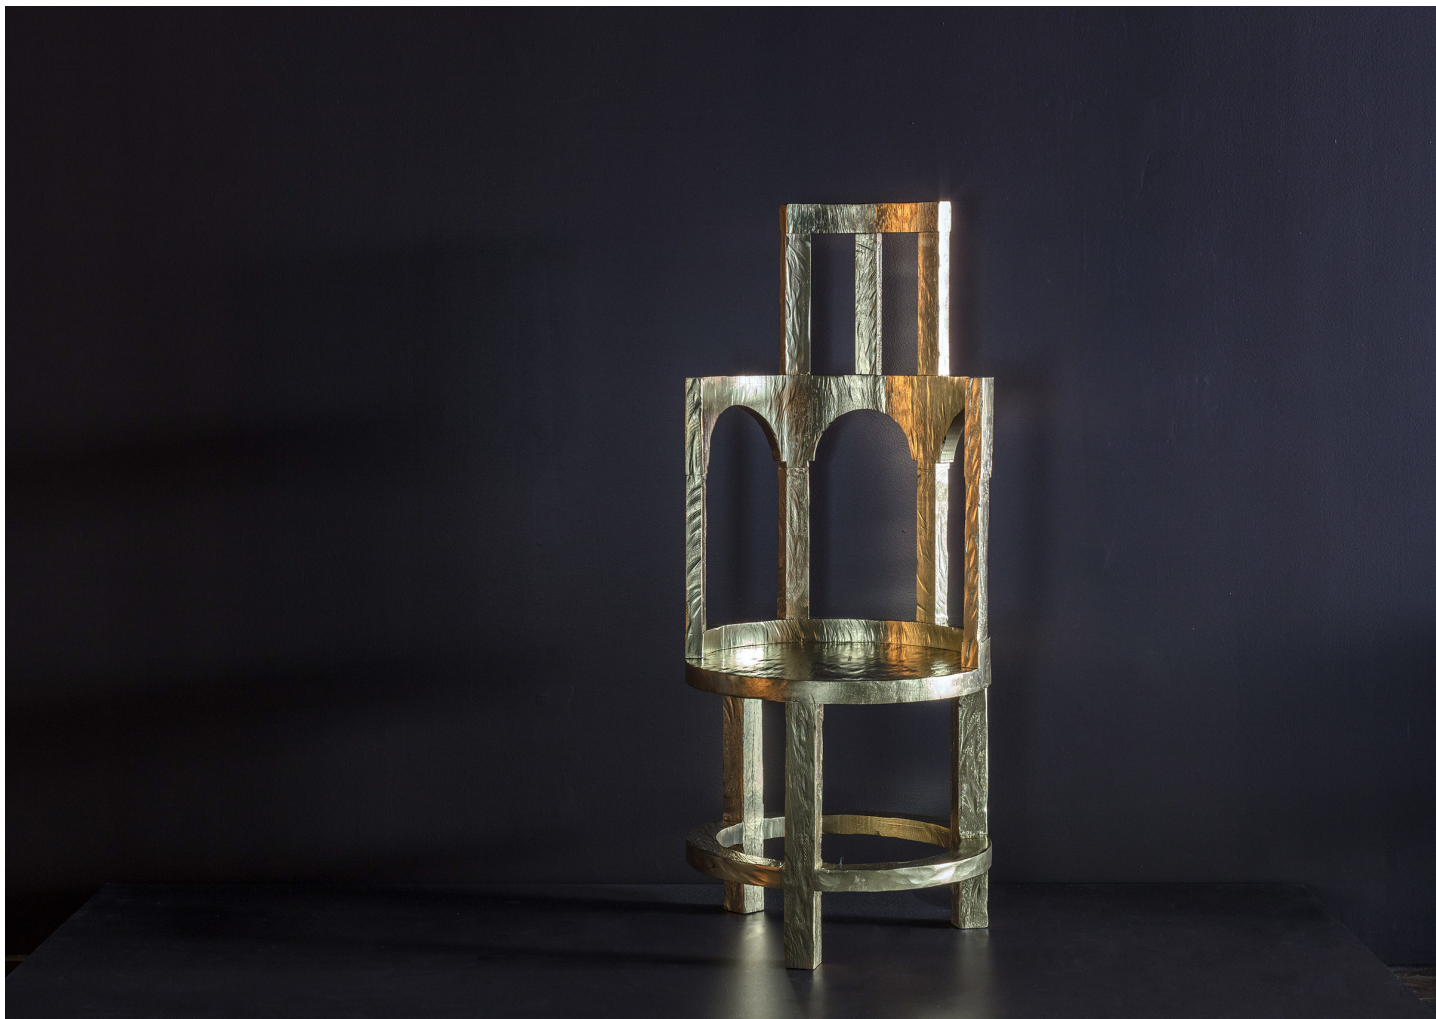

WILD SCULPTURAL GOLD CHAIR

ROOMS

MANUFACTURER
ROOMS

ORIGIN
Georgia

DATE
2017

MATERIALS
Wood

DIMENSIONS
Dia. 19" x H 47.25"
Seat height: 17.75"