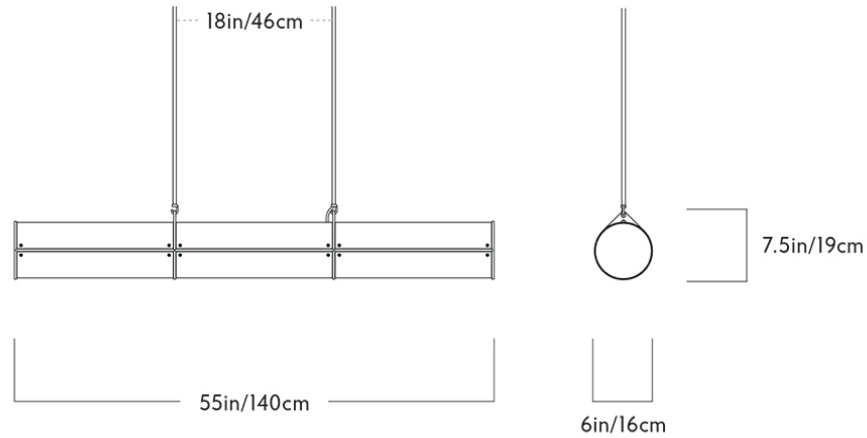

# WOODY ENDLESS STRAIGHT – 3 UNITS

JASON MILLER FOR ROLL & HILL

DESIGNER  
Jason Miller

MANUFACTURER  
Roll & Hill

ORIGIN  
United States

PRODUCTION  
Made to Order

DATE  
2011

WEIGHT  
22 lbs.

## DIMENSIONS

Canopy: Dia. 5" x H .5"

Fixture: L 55" x Dia. 6" x H 7.5"

Overall Height: Adjustable up to 43"

## SUSPENSION

A 35" site-adjustable stem is included with purchase. The aluminum stem will come in matching metal finish. Custom stem lengths are available at an additional cost.