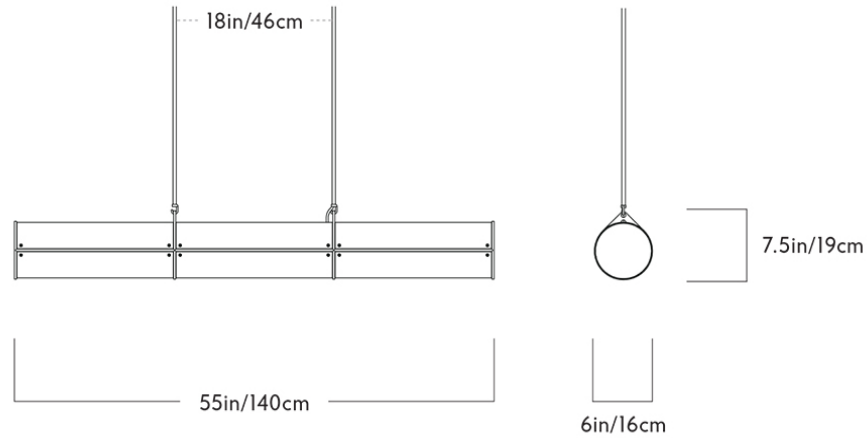

WOODY ENDLESS STRAIGHT – 3 UNITS

JASON MILLER FOR ROLL & HILL

DESIGNER
Jason Miller

MANUFACTURER
Roll & Hill

ORIGIN
United States

PRODUCTION
Made to Order

DATE
2011

WEIGHT
22 lbs.

CERTIFICATIONS
UL, cUL (120V). CE, CB (240V).

MATERIALS/FINISHES

Aluminum, acrylic, and stained oak, available in black, bronze, or brushed brass finish.

DIMENSIONS

Canopy: Dia. 5" x H .5"

Fixture: AL 55" x Dia. 6" x H 7.5"

ILLUMINATION

120V/240V: Integrated LED, 50 Watts, 1500 Lumens, 2700 Kelvin, CRI 90+, 50,000 Hour, Bulb Life, ELV or 0-10V Dimming.

SUSPENSION

A 35" site-adjustable stem is included with purchase. The aluminum stem will come in matching metal finish. Custom stem lengths are available at an additional cost.