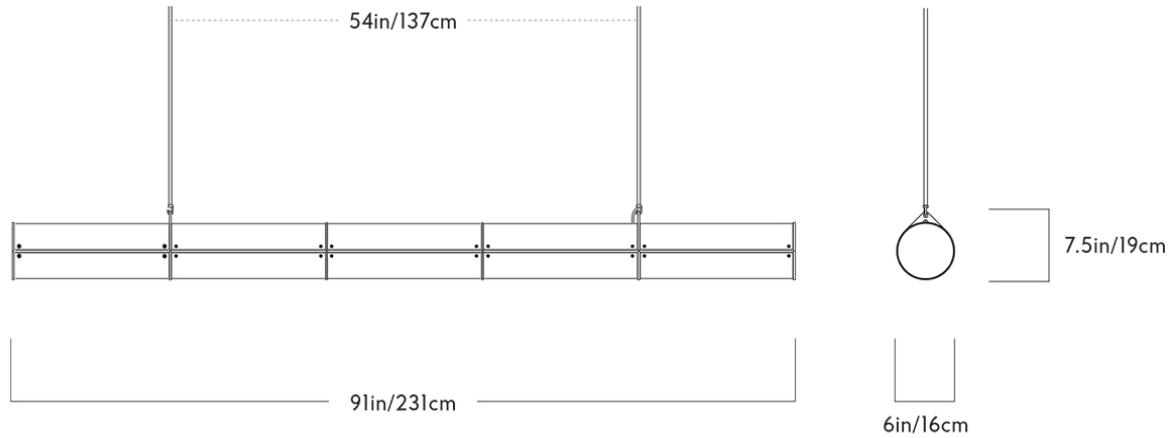

WOODY ENDLESS STRAIGHT – 5 UNITS

JASON MILLER FOR ROLL & HILL

DESIGNER
Jason Miller

MANUFACTURER
Roll & Hill

ORIGIN
United States

PRODUCTION
Made to Order

DATE
2011

WEIGHT
36 lbs.

CERTIFICATIONS
UL, cUL (120V). CE, CB (240V).

MATERIALS/FINISHES

Aluminum, acrylic, and glass, available in black/oak, bronze/oak, or a brushed brass/oak finish.

DIMENSIONS

Canopy: Dia. 5" x H .5"

Fixture: L 91" x W 6" x H 7.5"

Overall Height: Adjustable up to 43"

ILLUMINATION

120V/240V: Integrated LED, 85 Watts, 2500 Lumens, 2700 Kelvin, CRI 90+, 50,000 Hour, Bulb Life, ELV or 0-10V Dimming.

SUSPENSION

A 35" site-adjustable stem is included with purchase. The aluminum stem will come in matching metal finish. Custom stem lengths are available at an additional cost.