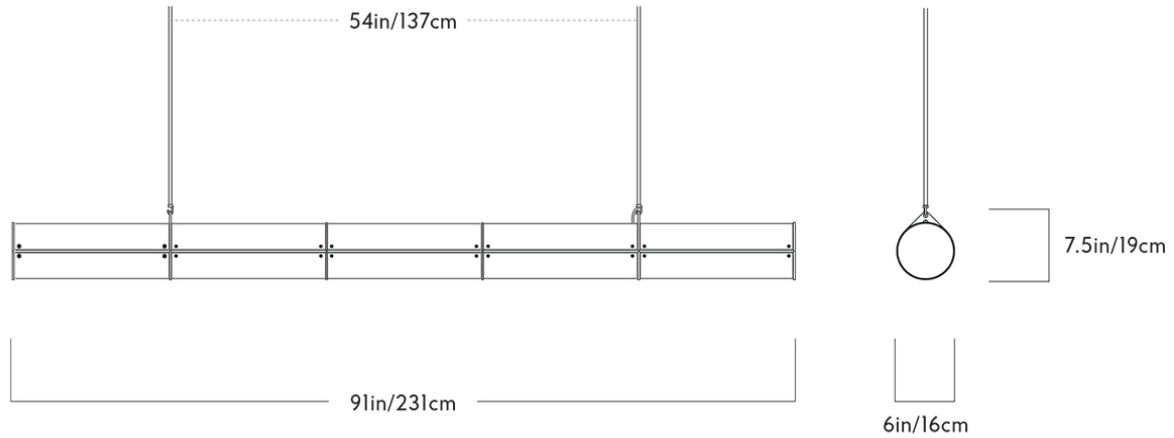

WOODY ENDLESS STRAIGHT – 5 UNITS

JASON MILLER FOR ROLL & HILL

DESIGNER
Jason Miller

MANUFACTURER
Roll & Hill

ORIGIN
United States

PRODUCTION
Made to Order

DATE
Designed in 2011

WEIGHT
36lbs

CERTIFICATIONS
UL, cUL (120V), CE, CB (240V).

MATERIALS/FINISHES

Aluminum, acrylic and stained oak. Black, bronze, polished nickel or brushed brass finish.

DIMENSIONS

L 91" x W 6" x H 7.5"

Width between suspensions: 54"

ILLUMINATION

Integrated LED (120V/240V): 85 Watts, 2500 Lumens, 2700 Kelvin, 50,000 Hour Bulb Life, ELV Dimming.

SUSPENSION

Custom length .4" aluminum stem. Drop length must be specified upon confirmation of order.

CANOPY

2 x 5" round in matching metal finish.