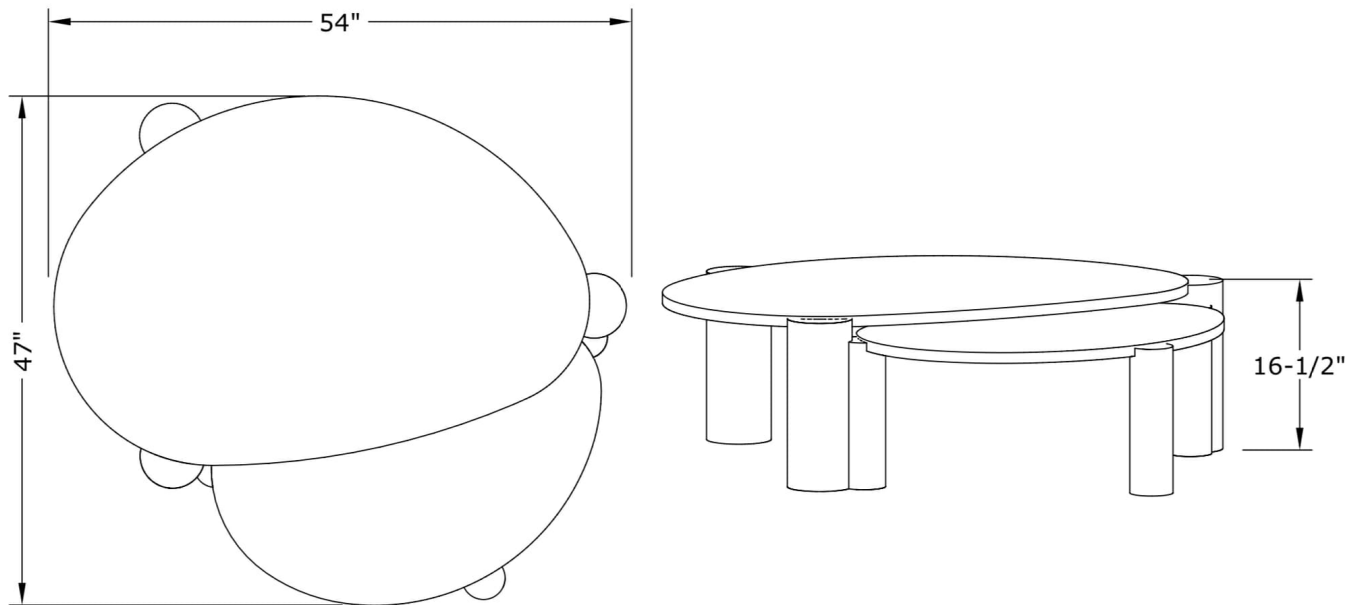

XENOLITH TABLE

BEN BARBER

XENOLITH TABLE

BEN BARBER

DESIGNER
Ben Barber

ORIGIN
Canada

PRODUCTION
Made to Order

DATE
2020

MATERIALS
Stone, Patinated Brass, Steel

DIMENSIONS
W 54" x D 47" x H 16 1/2"