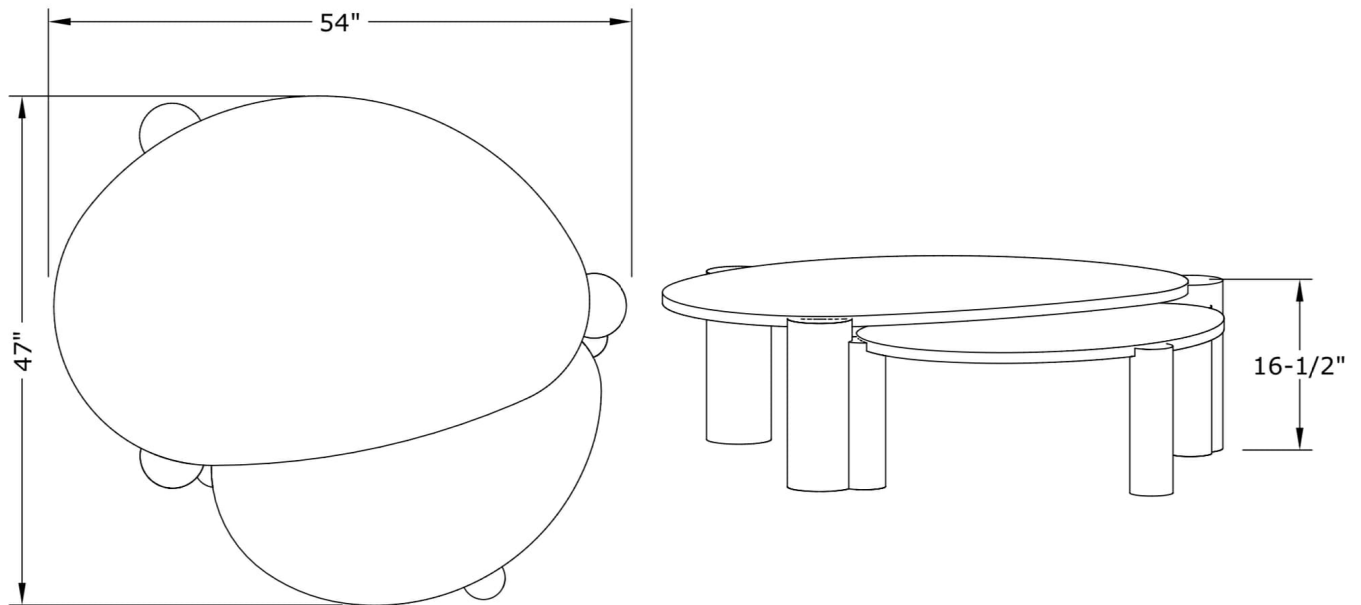

XENOLITH TABLE

BEN BARBER

XENOLITH TABLE

BEN BARBER

DESIGNER

Ben Barber

ORIGIN

Canada

PRODUCTION

Made to Order

DATE

2020

MATERIALS

Stone, Patinated Brass, Steel.

DIMENSIONS

L 54" x W 47" x H 16.5"