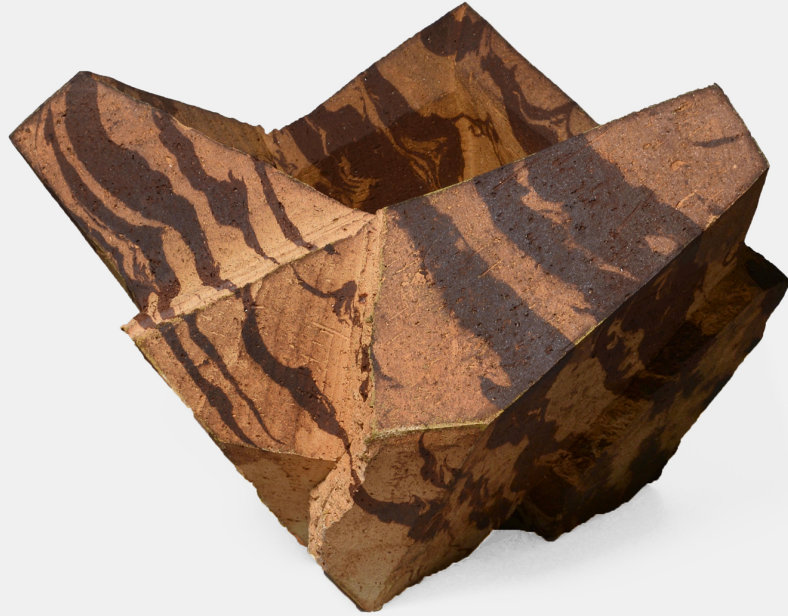

XL PLANTER 146

JONATHAN CROSS

DESIGNER

Jonathan Cross

ORIGIN

United States

PRODUCTION

One of a Kind

DATE

2021

MATERIALS

Stoneware, wood fired.

DIMENSIONS

L 20" x W 31" x H 28"