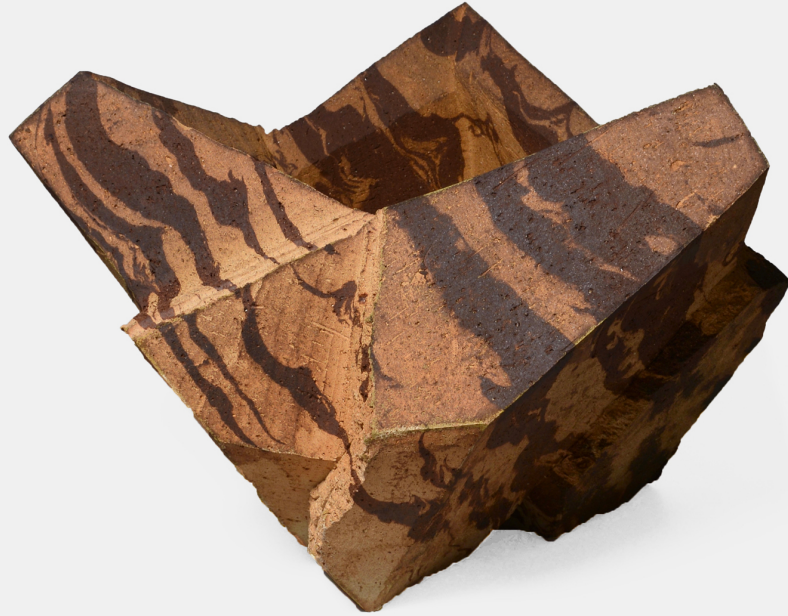

# XL PLANTER 146

JONATHAN CROSS

# XL PLANTER 146

JONATHAN CROSS

DESIGNER

Jonathan Cross

ORIGIN

United States

PRODUCTION

One of a Kind

DATE

2021

MATERIALS

Stoneware, wood fired.

DIMENSIONS

L 20" x W 31" x H 28"