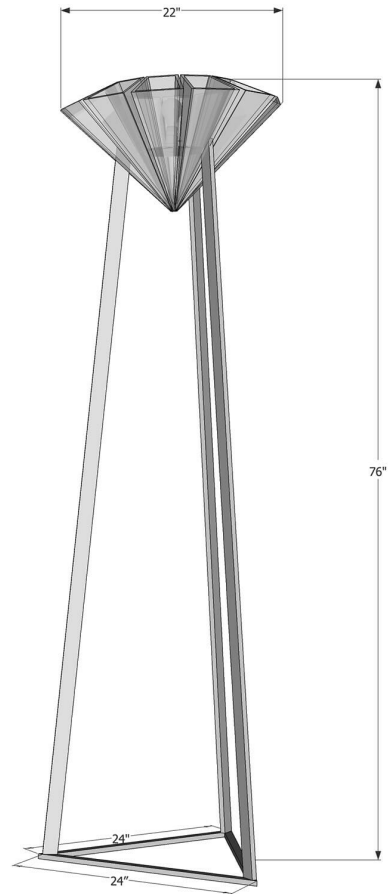

YASSIN FLOOR LAMP

BIANCO LIGHT + SPACE

YASSIN FLOOR LAMP

BIANCO LIGHT + SPACE

birds eye view

elevation

MANUFACTURER

Bianco Light + Space

ORIGIN

United States

PRODUCTION

Made to Order

WEIGHT

30 lb

MATERIALS

Brass and glass.

DIMENSIONS

H 72"

Glass fixture: Dia 22" x H 14"

Equilateral triangular base: 24" x 24" x 24"

ILLUMINATION

120V/240V: Medium base socket. 1x 75 watt. Foot toggle switch.