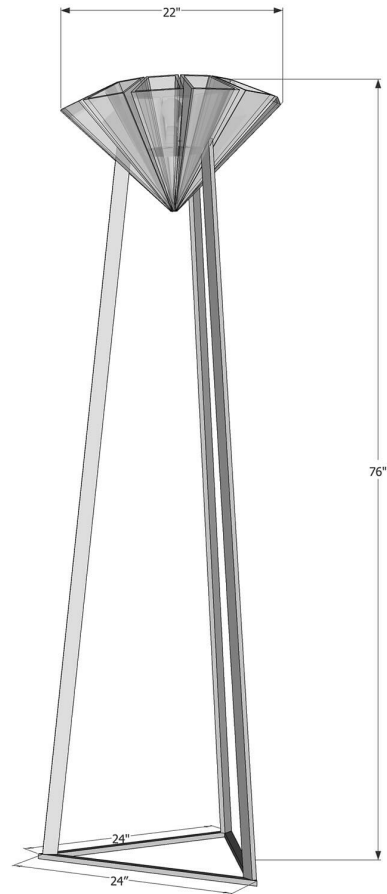

YASSIN FLOOR LAMP

BIANCO LIGHT + SPACE

YASSIN FLOOR LAMP

BIANCO LIGHT + SPACE

birds eye view

elevation

DESIGNER

Bianco Light + Space

ORIGIN

United States

PRODUCTION

Made to Order

WEIGHT

30 lb

MATERIALS

Brass and glass.

DIMENSIONS

H 72"

Glass fixture: Dia 22" x H 14"

Equilateral triangular base: 24" x 24" x 24"

ILLUMINATION

120V/240V: Medium base socket. 1x 75 watt. Foot toggle switch.