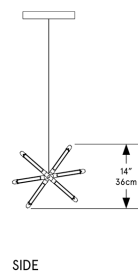

ZELDA LINKS

BEC BRITTAIN

DESIGNER

Bec Brittain

ORIGIN

United States

PRODUCTION

Made to Order

WEIGHT

Small: 13lbs, Medium: 15lbs, Large: 23lbs.

MATERIALS/FINISHES

Brass with brushed brass, satin nickel, oil-rubbed bronze, or nickel-brass contrast.

The following special order metal finishes are available for a 10% premium: polished nickel, polished brass, medium antique brass, dark pewter, polished black nickel or polished copper.

DIMENSIONS

Small: W 17" x D 57" x H 14"

Medium: W 27" x D 93" x H 22"

Large: L 133" x W 39" x H 33"

CUSTOMIZABLE

Customization upon request.

ILLUMINATION

LED: 110 - 240 VAC, 277 VAC upon request. 24 VDC T5 LED Tube, 2700 Kelvin, 0-10V Dimming. Small: 36 Watts, 3,000 Lumens. Medium: 72 Watts, 7,200 Lumens. Large: 108 Watts, 12,000 Lumens.

SUSPENSION

Standard aircraft cable with adjustable fasteners in the canopy. Variable suspension height available.

CANOPY