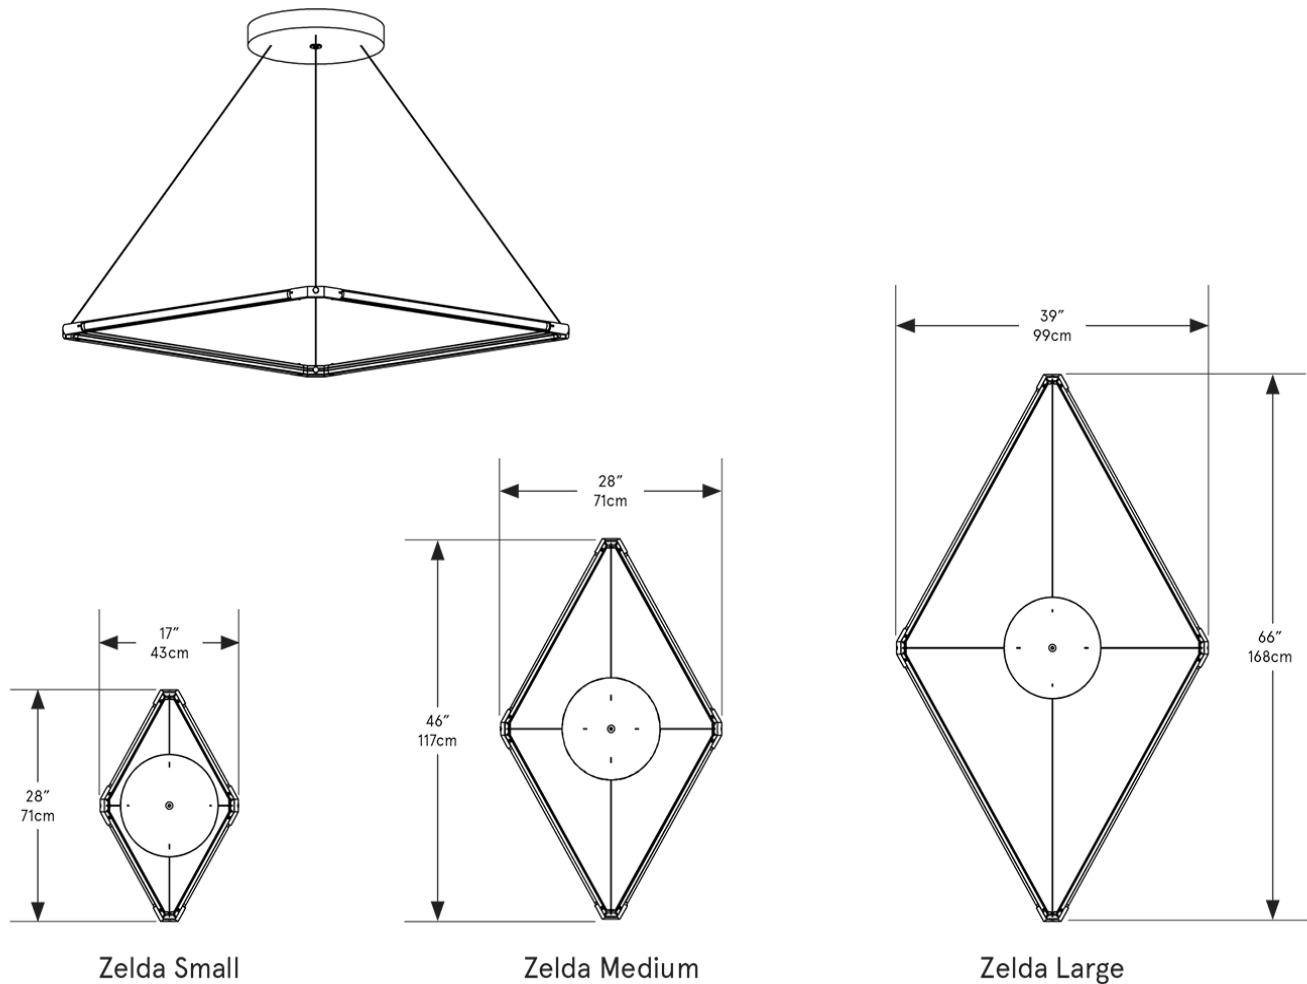

ZELDA

BEC BRITTAIN

DESIGNER

Bec Brittain

ORIGIN

United States

PRODUCTION

Made to Order

WEIGHT

Small: 2.5lbs, Medium: 4lbs, Large: 5.5lbs

MATERIALS/FINISHES

Brass with brushed brass, satin nickel, oil-rubbed bronze or nickel-brass contrast finish.

The following special order metal finishes are available for a 10% premium: polished nickel, polished brass, medium antique brass, dark pewter, polished black nickel or polished copper.

DIMENSIONS

Small: L 28" x W 17" x H 1"∅

Medium: L 46" x W 26" x H 1"∅

Large: L 66" x W 39" x H 1"∅

CUSTOMIZABLE

Customization upon request.

ILLUMINATION

110 - 240 VAC, 277 VAC upon request. 24 VDC T5 LED Tube, 2700 Kelvin, 0-10V Dimming. Small: 12 Watts, 1000 Lumens. Medium: 24 Watts, 2,400 Lumens. Large: 36 Watts, 4,000 Lumens.

SUSPENSION

Aircraft cable with adjustable fasteners in the canopy. Variable suspension height.

CANOPY