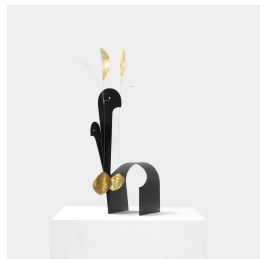

# KARL ZAHN

Karl Zahn is a lighting designer based in Brooklyn, New York (RISD '03). Originally from rural Vermont, he spent time as a fabricator in San Francisco before settling in New York to focus on lighting design - finding a home with Lindsey Adelman Studio (2009-2019).

# KARL ZAHN