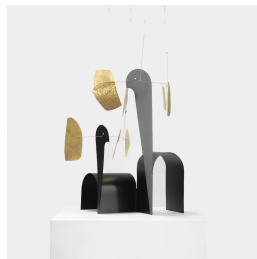

# KARL ZAHN

Karl Zahn is a lighting designer based in Brooklyn, New York (RISD '03). Originally from rural Vermont, he spent time as a fabricator in San Francisco before settling in New York to focus on lighting design - finding a home with Lindsey Adelman Studio (2009-2019).

# KARL ZAHN